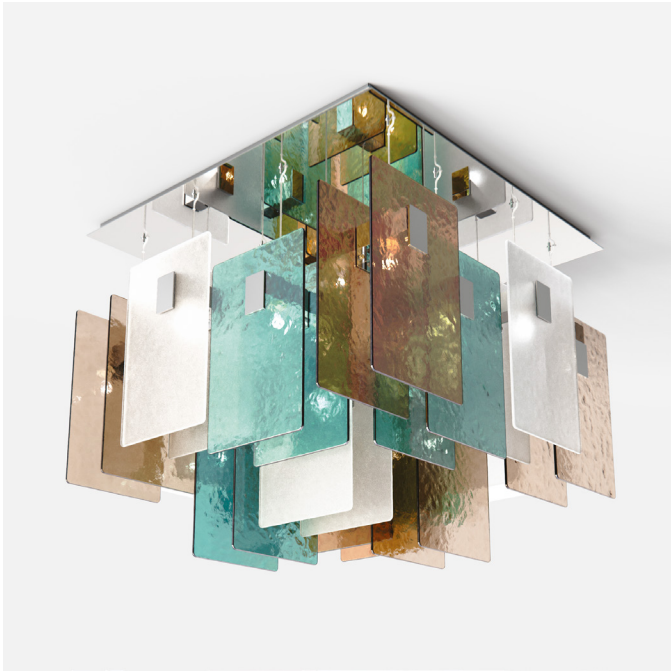

## Mura

*Design: L+R Palomba*

### *Description*

Elegant ceiling lamp that features a beautifully crafted cast glass body, complemented by metal chrome details for a modern, sophisticated look.

The glass, available in different colors, diffuses light softly, creating a warm and inviting ambiance. Ideal for dining areas, living rooms, or entryways, this lamp combines artistry and functionality, making it a standout piece in any room. Made in Italy.

### *Dimensions*

37"3/4W x 37"3/4D x 32"1/4H