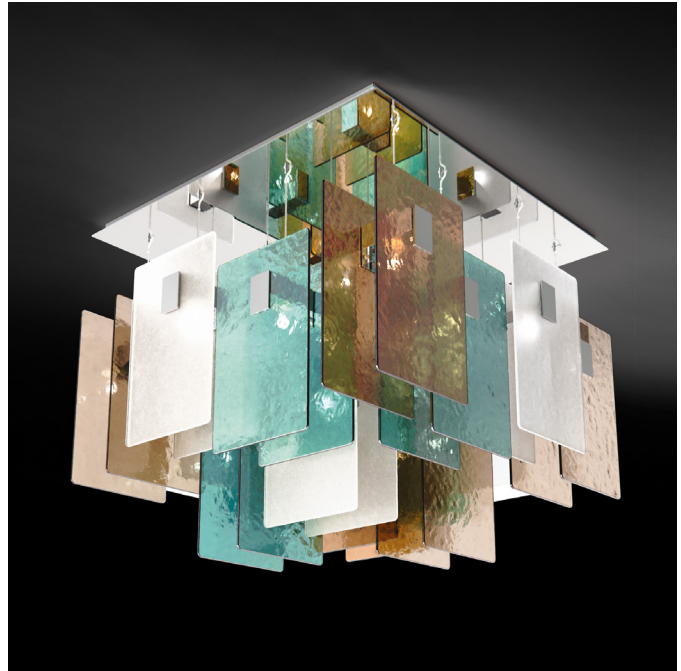

## Mura

*Design: L+R Palomba*

### *Description*

Elegant ceiling lamp that features a beautifully crafted cast glass body, complemented by metal chrome details for a modern, sophisticated look.

The glass, available in different colors, diffuses light softly, creating a warm and inviting ambiance. Ideal for dining areas, living rooms, or entryways, this lamp combines artistry and functionality, making it a standout piece in any room. Made in Italy.

### *Dimensions*

37"3/4W x 37"3/4D x 32"1/4H