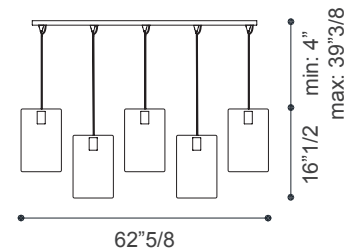

Mura

Dimensions

Single pendant: 10⁵/₈W x 5⁷/₈D x 16¹/₂H
+ Cable & Canopy (min: 4" - max: 39³/₈)

Canopy: 4"W x 4"D x 1³/₄H - Stainless steel cable

Composition A: Ø11⁷/₈ x 16¹/₂H
+ Cable & Canopy (min: 4" - max: 39³/₈)

Composition B: 36⁵/₈W x 5⁷/₈D x 16¹/₂H
+ Cable & Canopy (min: 4" - max: 39³/₈)

Composition C: 62⁵/₈W x 5⁷/₈D x 16¹/₂H
+ Cable & Canopy (min: 4" - max: 39³/₈)

Composition D: 31¹/₂W x 12¹/₈D x 39³/₈H
+ Cable & Canopy (min: 4" - max: 39³/₈)

Composition E: 54³/₄W x 12¹/₈D x 47¹/₄H
+ Cable & Canopy (min: 4" - max: 39³/₈)

Single pendant

Composition A

Composition B

Composition C

Composition D

Composition E