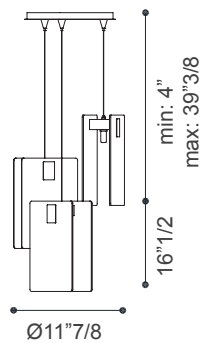

Mura

Dimensions

Single pendant: 10⁵/₈W x 5⁷/₈D x 16¹/₂H
+ Cable & Canopy (min: 4" - max: 39³/₈)

Canopy: 4"W x 4"D x 1³/₄H - Stainless steel cable

Composition A: Ø11⁷/₈ x 16¹/₂H
+ Cable & Canopy (min: 4" - max: 39³/₈)

Composition B: 36⁵/₈W x 5⁷/₈D x 16¹/₂H
+ Cable & Canopy (min: 4" - max: 39³/₈)

Composition C: 62⁵/₈W x 5⁷/₈D x 16¹/₂H
+ Cable & Canopy (min: 4" - max: 39³/₈)

Composition D: 31¹/₂W x 12¹/₈D x 39³/₈H
+ Cable & Canopy (min: 4" - max: 39³/₈)

Composition E: 54³/₄W x 12¹/₈D x 47¹/₄H
+ Cable & Canopy (min: 4" - max: 39³/₈)

Single pendant

Composition A

Composition B

Composition C

Composition D

Composition E