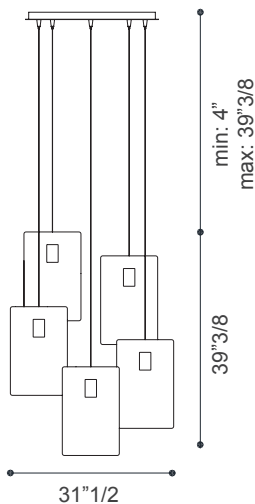

Mura

Dimensions

Single pendant: 10⁵/₈W x 5⁷/₈D x 16¹/₂H
+ Cable & Canopy (min: 4" - max: 39³/₈)

Canopy: 4"W x 4"D x 1³/₄H - Stainless steel cable

Composition A: Ø11⁷/₈ x 16¹/₂H
+ Cable & Canopy (min: 4" - max: 39³/₈)

Composition B: 36⁵/₈W x 5⁷/₈D x 16¹/₂H
+ Cable & Canopy (min: 4" - max: 39³/₈)

Composition C: 62⁵/₈W x 5⁷/₈D x 16¹/₂H
+ Cable & Canopy (min: 4" - max: 39³/₈)

Composition D: 31¹/₂W x 12¹/₈D x 39³/₈H
+ Cable & Canopy (min: 4" - max: 39³/₈)

Composition E: 54³/₄W x 12¹/₈D x 47¹/₄H
+ Cable & Canopy (min: 4" - max: 39³/₈)

Single pendant

Composition A

Composition B

Composition C

Composition D

Composition E