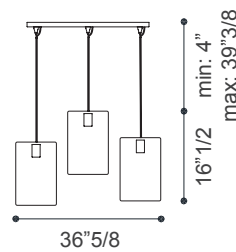

Mura

Dimensions

Single pendant: 10⁵/₈W x 5⁷/₈D x 16¹/₂H
+ Cable & Canopy (min: 4" - max: 39³/₈)

Canopy: 4"W x 4"D x 1³/₄H - Stainless steel cable

Composition A: Ø11⁷/₈ x 16¹/₂H
+ Cable & Canopy (min: 4" - max: 39³/₈)

Composition B: 36⁵/₈W x 5⁷/₈D x 16¹/₂H
+ Cable & Canopy (min: 4" - max: 39³/₈)

Composition C: 62⁵/₈W x 5⁷/₈D x 16¹/₂H
+ Cable & Canopy (min: 4" - max: 39³/₈)

Composition D: 31¹/₂W x 12¹/₈D x 39³/₈H
+ Cable & Canopy (min: 4" - max: 39³/₈)

Composition E: 54³/₄W x 12¹/₈D x 47¹/₄H
+ Cable & Canopy (min: 4" - max: 39³/₈)

Single pendant

Composition A

Composition B

Composition C

Composition D

Composition E