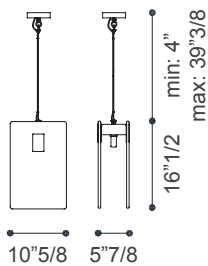

Mura

Dimensions

Single pendant: 10⁵/₈W x 5⁷/₈D x 16¹/₂H
+ Cable & Canopy (min: 4" - max: 39³/₈)

Canopy: 4"W x 4"D x 1³/₄H - Stainless steel cable

Composition A: Ø11⁷/₈ x 16¹/₂H
+ Cable & Canopy (min: 4" - max: 39³/₈)

Composition B: 36⁵/₈W x 5⁷/₈D x 16¹/₂H
+ Cable & Canopy (min: 4" - max: 39³/₈)

Composition C: 62⁵/₈W x 5⁷/₈D x 16¹/₂H
+ Cable & Canopy (min: 4" - max: 39³/₈)

Composition D: 31¹/₂W x 12¹/₈D x 39³/₈H
+ Cable & Canopy (min: 4" - max: 39³/₈)

Composition E: 54³/₄W x 12¹/₈D x 47¹/₄H
+ Cable & Canopy (min: 4" - max: 39³/₈)

Single pendant

Composition A

Composition B

Composition C

Composition D

Composition E