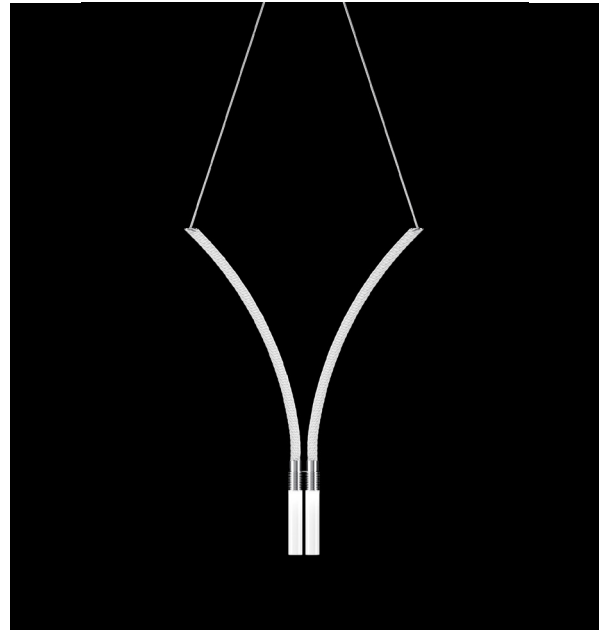

Sesto

Design: Nava + Arosio Studio

Description

This refined, handmade “torchòn” suspension lamp is available in elegant transparent glass or sophisticated black glass.

Perfect for both contemporary and traditional settings, this exclusive lamp blends functionality with artistry, adding a touch of refined elegance to any room. Made in Italy.

Light Source (110V):

8W - 1000 lumen - 3000K - CRI>90
Integrated non-replaceable LED module

Dimensions

23”5/8W x 1”1/8D x 32”1/4H
+ Cable & Canopy (min: 19”5/8 - max: 39”3/8)
Canopy: Ø6”1/2 x 2”3/8H - Electrical cable