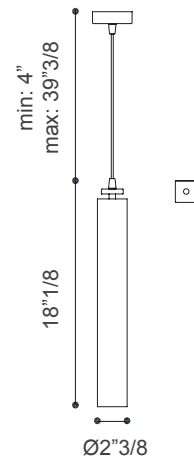

### Dimensions

Ø2"3/8 x 18"1/8H

+ Cable & Canopy (min: 4" - max: 39"3/8)

Canopy: Ø4" x 7/8"H - Electrical cable

With square  
crystal detail

With round  
crystal detail