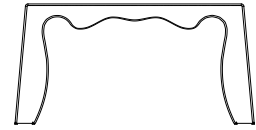

Foulard

Design: Reflex

Description

Console in 3/8" thick curved glass.
Available in brass or dark brass satin finish,
in shiny Venezia colors and in Acqua glass.
Made in Italy.

Dimensions

A: 43"1/4W x 16"1/2D x 29"3/4H

B: 59"W x 20"1/2D x 29"3/4H

A

29"3/4

43"1/4

15"

16"1/2

39"3/8

B

29"3/4

59"

15"3/4

20"1/2

52"3/4