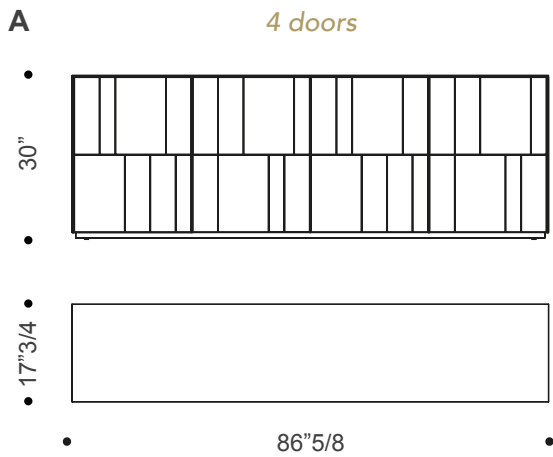

Satin

Design: Reflex

Description

Sideboard with wooden structure. Top in bronze mirror glass or in Canaletto walnut. Sides and doors in brass satin glass and bronze mirror. Plinth in Bronze finish. Available in high and low versions and with four or five doors. Made in Italy.

Satin

Dimensions

High

A: 86"5/8W x 17"3/4D x 30"H

B: 108"1/4W x 17"3/4D x 30"H

Low

C: 86"5/8W x 17"3/4D x 21"5/8H

D: 108"1/4W x 17"3/4D x 21"5/8H