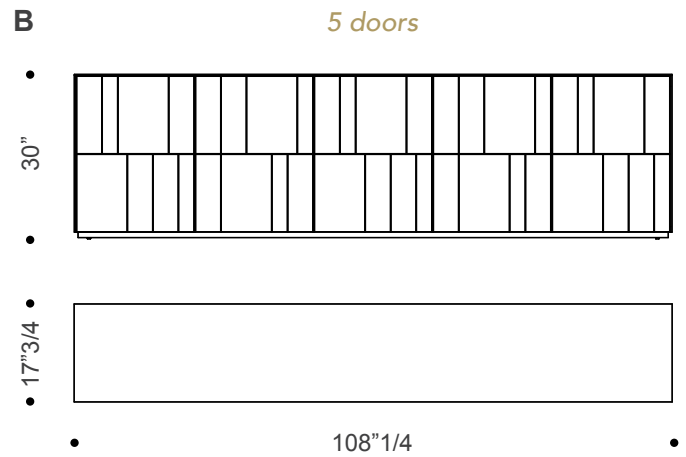

Satin

Design: Reflex

Description

Sideboard with wooden structure. Top in bronze mirror glass or in Canaletto walnut. Sides and doors in brass satin glass and bronze mirror. Plinth in Bronze finish. Available in high and low versions and with four or five doors. Made in Italy.

Satin

Dimensions

High

A: 86"5/8W x 17"3/4D x 30"H

B: 108"1/4W x 17"3/4D x 30"H

Low

C: 86"5/8W x 17"3/4D x 21"5/8H

D: 108"1/4W x 17"3/4D x 21"5/8H