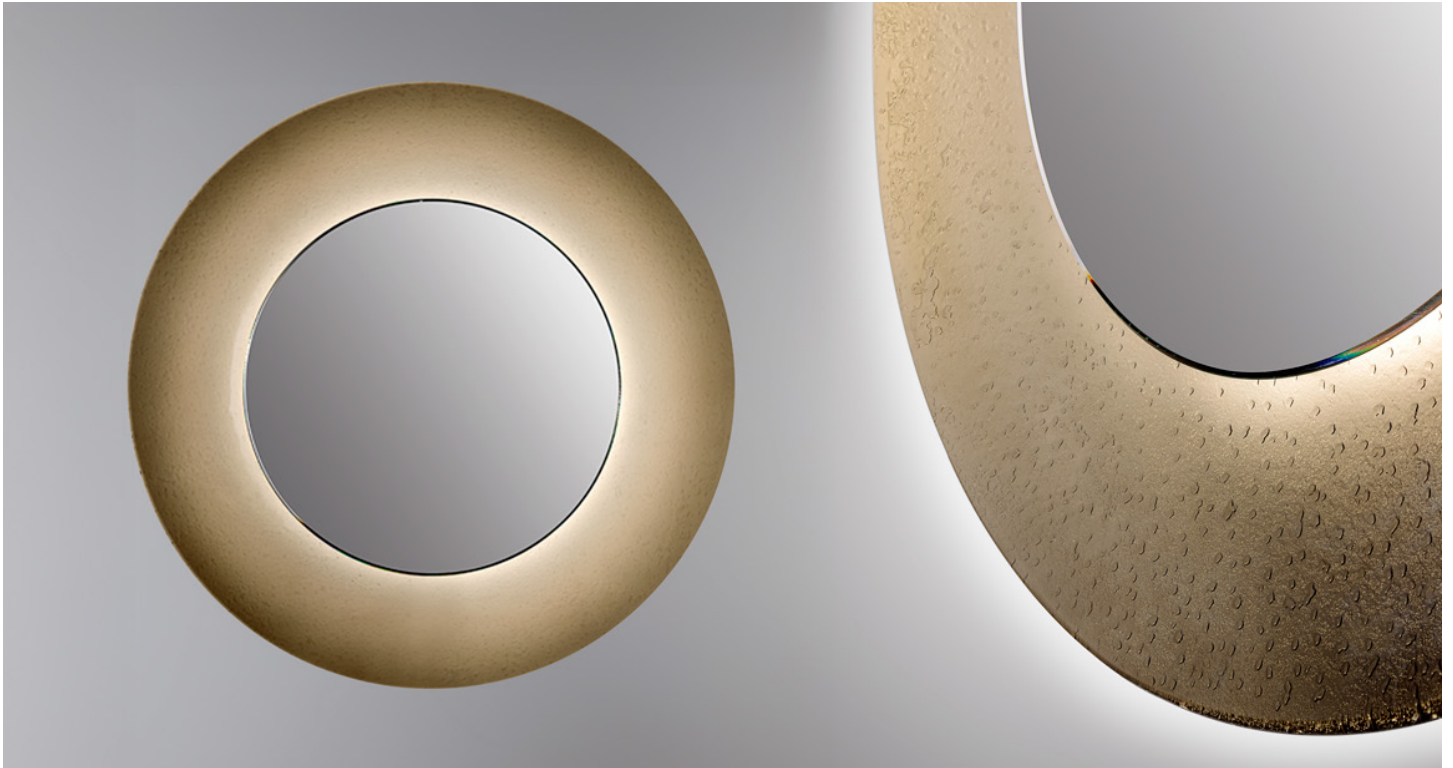

Venezia Acqua

Design: Reflex

Description

Round mirror with frame in curved Acqua glass, available in various colors. Central mirror in 1/8" thick extra-clear glass with 45° bevel. LED lighting system between mirror and frame. Made in Italy.

Dimensions

Ø38"5/8 x 3"1/8D