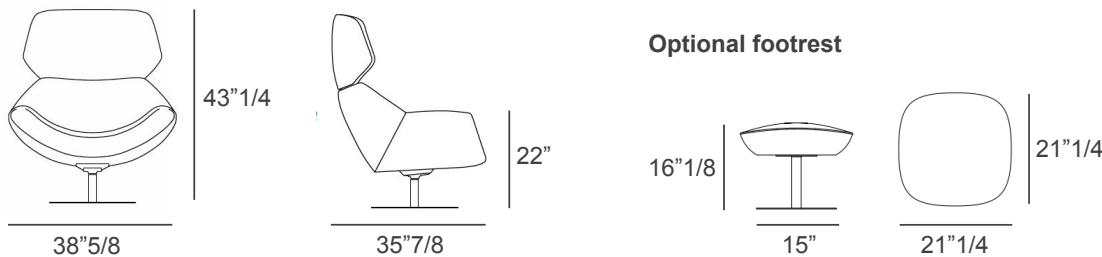

Alisia

Design: Studio Sovet

Description

The Alisia lounge chair is an oasis of comfort and calm. With its polished lines and soft padding it encourages one to cut loose and enjoy moments of utmost relaxation. It features a comfortable headrest and a flexible polyurethane molded body with a metal insert, along with a lacquered swivel and tilting metal base. An optional footrest is available. Made in Italy.

Dimensions

39"1/8W x 19"5/8D x 42"1/8H - **Seat height: 22"**

Optional footrest: 21"1/4W x 21"1/4D x 16"1/8H

Finishes & Materials

Upholstery: Leather, Eco-Leather, Fabric and Velvet. **Swivel Base:** Lacquered metal.