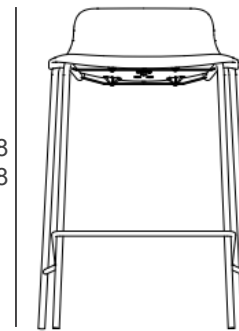

Olly

Design: Studio Sovet

Description

Olly embodies the beauty of simplicity and functionality, ideal to enrich any environment with its essential, clean design. Designed with versatility and comfort in mind, the Olly stool perfectly complements modern and polished spaces.

Only available in even-numbered packs (2, 4, 6, 8, 10 & 12).

Made in Italy.

Dimensions

A) 20"1/4W x 21"7/8D x 30"5/8H - **Seat height: 26"**

B) 20"5/8W x 22"5/8D x 34"5/8H - **Seat height: 30"**

A) 30"5/8
B) 34"5/8

A) 20"1/4
B) 20"5/8

A) 26"
B) 30"

A) 21"7/8
B) 22"5/8

Finishes & Materials

Back and seat: Polypropylene, Fabric, Velvet or Eco-Leather.

Legs: Lacquered metal.