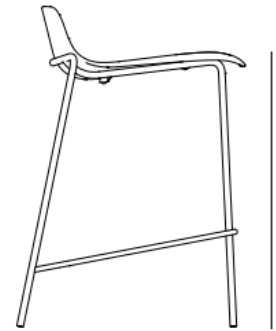

Olly

Design: Studio Sovet

Description

Olly embodies the beauty of simplicity and functionality, ideal to enrich any environment with its essential, clean design. Designed with versatility and comfort in mind, the Olly stool perfectly complements modern and polished spaces.

Only available in even-numbered packs (2, 4, 6, 8, 10 & 12).

Made in Italy.

Dimensions

A) 20"1/4W x 21"7/8D x 30"5/8H - **Seat height: 26"**

B) 20"5/8W x 22"5/8D x 34"5/8H - **Seat height: 30"**

A) 30"5/8
B) 34"5/8

A) 20"1/4
B) 20"5/8

A) 26"
B) 30"

A) 21"7/8
B) 22"5/8

Finishes & Materials

Back and seat: Polypropylene, Fabric, Velvet or Eco-Leather.

Legs: Lacquered metal.