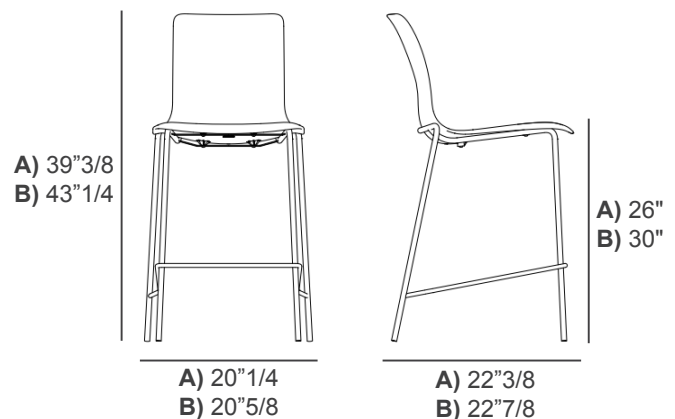

Olly

Design: Studio Sovet

Description

Olly embodies the beauty of simplicity and functionality, ideal to enrich any environment with its essential, clean design. Designed with versatility and comfort in mind, the Olly stool perfectly complements modern and polished spaces.

Only available in even-numbered packs (2, 4, 6, 8, 10 & 12).

Made in Italy.

Dimensions

A) 20"1/4W x 22"3/8D x 39"3/8H - **Seat height: 26"**

B) 20"5/8W x 22"7/8D x 43"1/4H - **Seat height: 30"**

Finishes & Materials

Back and seat: Polypropylene, Fabric, Velvet or Eco-Leather.

Legs: Lacquered metal.