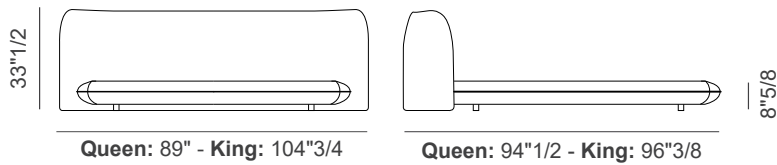

Its presence is delicate and distinctive: a volume that interacts with the space, redefining its proportions and influencing its perception. Made in Italy.

Note: Bed base with slats included. Mattress not included.

Nubo

Dimensions

Queen size: 89"W x 94"1/2D x 33"1/2H
 (To fit American QUEEN size Mattress 60"1/4 x 80")
King size: 104"3/4W x 96"3/8D x 33"1/2H
 (To fit American KING size Mattress 76"3/4 x 80")

(base height: 8"5/8 | feet height: 2")

Queen: 74" - King: 89"3/4

Back Panel