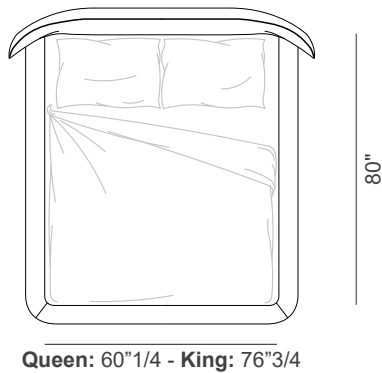

Its presence is delicate and distinctive: a volume that interacts with the space, redefining its proportions and influencing its perception. Made in Italy.

Note: Bed base with slats included. Mattress not included.

Nubo

Dimensions

Queen size: 89"W x 94"1/2D x 33"1/2H
 (To fit American QUEEN size Mattress 60"1/4 x 80")
King size: 104"3/4W x 96"3/8D x 33"1/2H
 (To fit American KING size Mattress 76"3/4 x 80")

(base height: 8"5/8 | feet height: 2")

Queen: 74" - King: 89"3/4

Back Panel