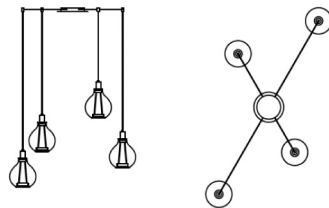

Aladdin

Design: STC Studio

Description

Suspension lamp with lampshade in artistic decorated fumé - Bianco glass or Balloton fumé glass. Ceiling plate in black chrome (06) steel. LED lights. Optional: additional cable, remote control and receiver. Made in Italy.

Dimensions

Single pendant: Ø8"5/8 x 12"1/8H + 98"3/8 max of Tensors and Canopy

4 pendants: 4 x Ø8"5/8 x 12"1/8H + 98"3/8 max of Tensors and Canopy

6 pendants: 6 x Ø8"5/8 x 12"1/8H + 98"3/8 max of Tensors and Canopy

Socket

Single pendant

4 pendants

6 pendants