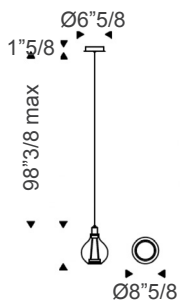

Dimensions

Single pendant: Ø8"5/8 x 12"1/8H + 98"3/8 max of Tensors and Canopy

4 pendants: 4 x Ø8"5/8 x 12"1/8H + 98"3/8 max of Tensors and Canopy

6 pendants: 6 x Ø8"5/8 x 12"1/8H + 98"3/8 max of Tensors and Canopy

Socket

Single pendant

4 pendants