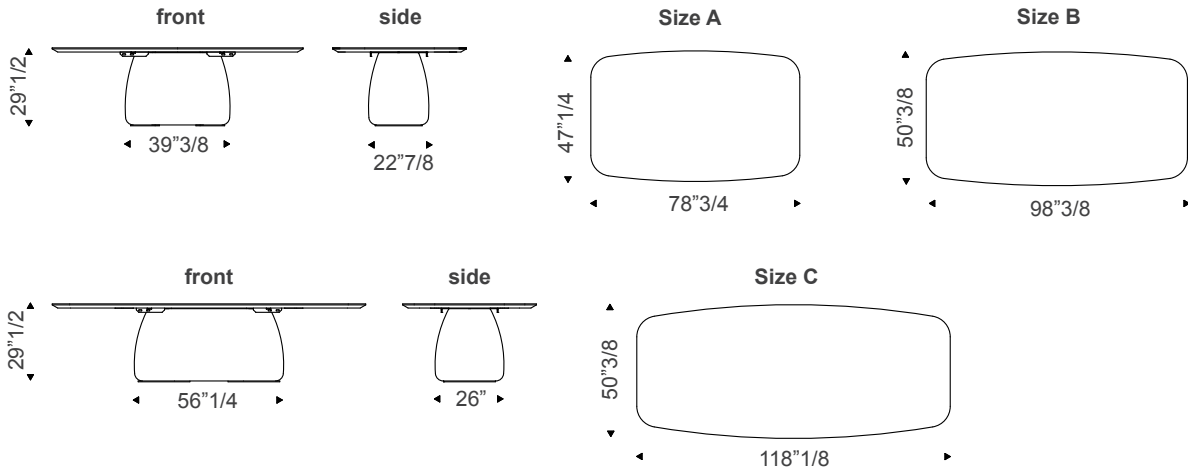

Botero Wood

Dimensions

Size A: 78"3/4W x 47"1/4D x 29"1/2H

Size B: 98"3/8W x 50"3/8D x 29"1/2H

Size C: 118"1/8W x 50"3/8D x 29"1/2H

Size D: 70"7/8W x 35"3/8D x 29"3/4H

Size E: 78"3/4W x 39"3/8D x 29"3/4H

Size F: 86"5/8W x 43"1/4D x 29"1/2H

VERSION "B"