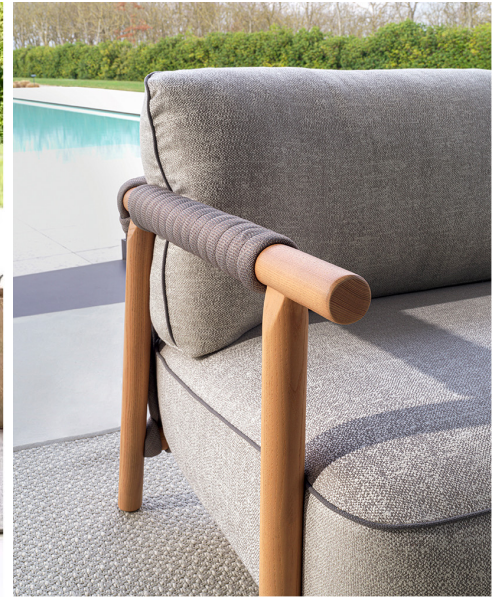

Nathy

Design: Gabriele & Oscar Buratti

Description

Sofa for outdoor use. The elegant round-section wooden structure accommodates a refined diamond-patterned cord weave. The collection includes sofas and armchairs, ideal for creating coordinated external spaces but also perfect for complementing other outdoor furnishings. Made in Italy.

Technical information:

Upholstering: Fabric for outdoor. Removable.

Structure: Solid ash wood bearing blocks, base in okume multilayer panel and closed pore coating.

Springing: Plywood seat.

Details of the rear upholstery of the backrest and the armrests in tortora rope (co03).