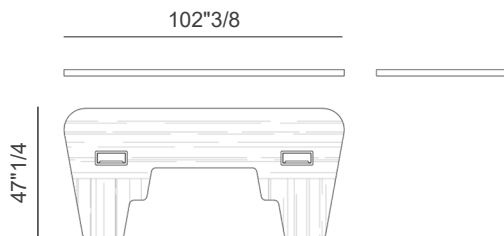

Top: Wood.

Legs: Leather.

Drawers: Wood or leather.

Royal

Dimensions

Size A: 94"1/2W(+ Legs thickness) x 47"1/4D(+ Legs thickness) x 32"1/4H

Size B: 102"3/8W(+ Legs thickness) x 47"1/4D(+ Legs thickness) x 32"1/4H

Size C: 110"1/4W(+ Legs thickness) x 47"1/4D(+ Legs thickness) x 32"1/4H

Top includes: Two plug boxes each one with 2x universal power sockets, 1x Schuko, 2x USB (1A +1C), 1x Audio 3.5, 1x HDMI, 2x RJ45 with details in leather.

Size A Top

Size B Top

Lacquered champagne-colored storage unit inserted into the top of the desk.

Size C Top

Royal

Fixed pedestal under top

- Equipped with removable side panel for inspection.
Base lacquered in champagne color.