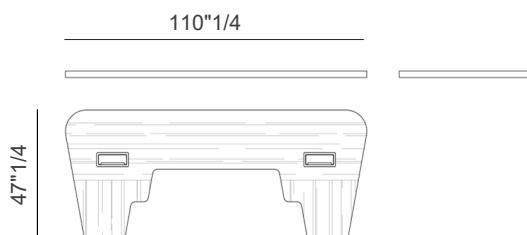

Top: Wood.

Legs: Leather.

Drawers: Wood or leather.

Royal

Dimensions

Size A: 94"1/2W(+ Legs thickness) x 47"1/4D(+ Legs thickness) x 32"1/4H

Size B: 102"3/8W(+ Legs thickness) x 47"1/4D(+ Legs thickness) x 32"1/4H

Size C: 110"1/4W(+ Legs thickness) x 47"1/4D(+ Legs thickness) x 32"1/4H

Top includes: Two plug boxes each one with 2x universal power sockets, 1x Schuko, 2x USB (1A +1C), 1x Audio 3.5, 1x HDMI, 2x RJ45 with details in leather.

Size A Top

Size B Top

Lacquered champagne-colored storage unit inserted into the top of the desk.

Size C Top

Royal

Fixed pedestal under top

- Equipped with removable side panel for inspection.
Base lacquered in champagne color.