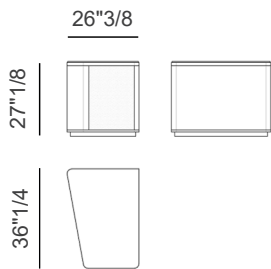

Top: Wood.

Legs: Leather.

Drawers: Wood or leather.

Royal

Dimensions

Size A: 94"1/2W(+ Legs thickness) x 47"1/4D(+ Legs thickness) x 32"1/4H

Size B: 102"3/8W(+ Legs thickness) x 47"1/4D(+ Legs thickness) x 32"1/4H

Size C: 110"1/4W(+ Legs thickness) x 47"1/4D(+ Legs thickness) x 32"1/4H

Top includes: Two plug boxes each one with 2x universal power sockets, 1x Schuko, 2x USB (1A +1C), 1x Audio 3.5, 1x HDMI, 2x RJ45 with details in leather.

Size A Top

Size B Top

Lacquered champagne-colored storage unit inserted into the top of the desk.

Size C Top

Royal

Fixed pedestal under top

- Equipped with removable side panel for inspection.
Base lacquered in champagne color.