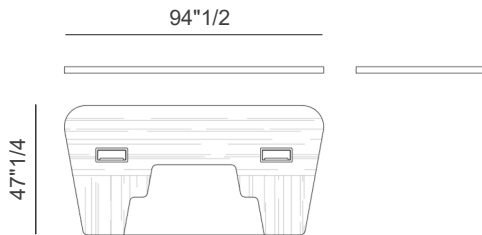

Top: Wood.

Legs: Leather.

Drawers: Wood or leather.

Royal

Dimensions

Size A: 94"1/2W(+ Legs thickness) x 47"1/4D(+ Legs thickness) x 32"1/4H

Size B: 102"3/8W(+ Legs thickness) x 47"1/4D(+ Legs thickness) x 32"1/4H

Size C: 110"1/4W(+ Legs thickness) x 47"1/4D(+ Legs thickness) x 32"1/4H

Top includes: Two plug boxes each one with 2x universal power sockets, 1x Schuko, 2x USB (1A +1C), 1x Audio 3.5, 1x HDMI, 2x RJ45 with details in leather.

Size A Top

Size B Top

Lacquered champagne-colored storage unit inserted into the top of the desk.

Size C Top

Royal

Fixed pedestal under top

- Equipped with removable side panel for inspection.
Base lacquered in champagne color.