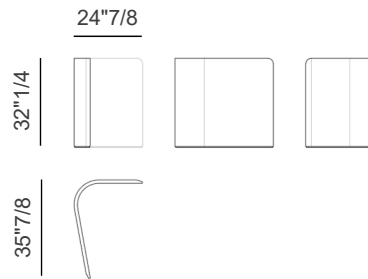

Quilted Legs