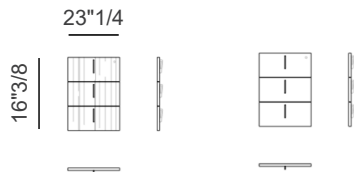

3 Drawers for fixed pedestal

- Champagne colored painted steel handles.