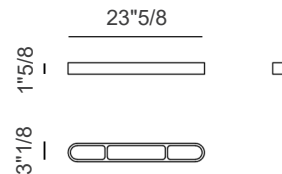

Top: Wood.

Legs: Leather.

Drawers: Wood or leather.

Royal

Dimensions

Size A: 94"1/2W(+ Legs thickness) x 47"1/4D(+ Legs thickness) x 32"1/4H

Size B: 102"3/8W(+ Legs thickness) x 47"1/4D(+ Legs thickness) x 32"1/4H

Size C: 110"1/4W(+ Legs thickness) x 47"1/4D(+ Legs thickness) x 32"1/4H

Top includes: Two plug boxes each one with 2x universal power sockets, 1x Schuko, 2x USB (1A +1C), 1x Audio 3.5, 1x HDMI, 2x RJ45 with details in leather.

Size A Top

Size B Top

Lacquered champagne-colored storage unit inserted into the top of the desk.

Size C Top

Royal

Fixed pedestal under top

- Equipped with removable side panel for inspection.
Base lacquered in champagne color.