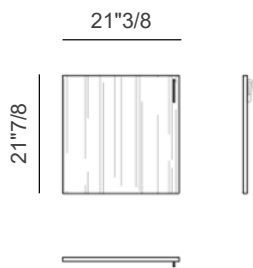

Top & doors: Wood.

Sides & drawers cover: Leather.

Royal

Dimensions

90"1/8W x 19"5/8D x 28"H

Frame

Doors

Drawers