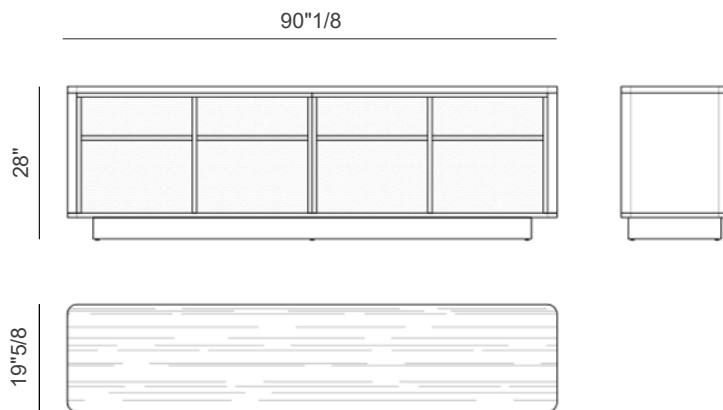

Top & doors: Wood.

Sides & drawers cover: Leather.

Royal

Dimensions

90"1/8W x 19"5/8D x 28"H

Frame

Doors

Drawers