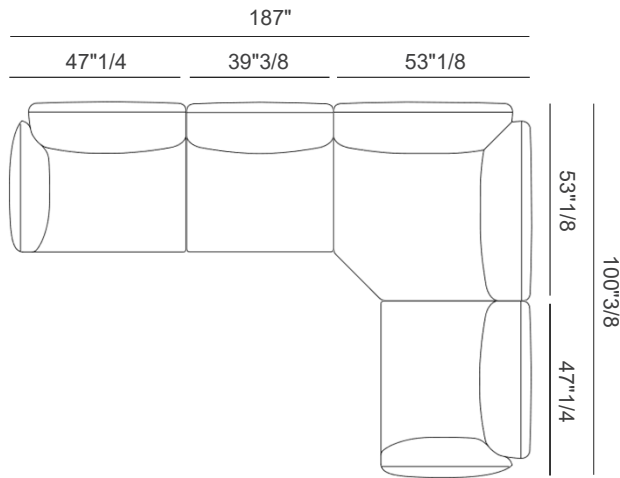

Finishes & Materials

Cover: Fabric or leather.

Feet: Black PVC.

Siesta

Dimensions

Comp. A: 187"W x 100"3/8D x 34"5/8H (SH: 18"1/2)

Comp. B: 265"3/4W x 139"3/4D x 34"5/8H (SH: 18"1/2)

Comp. A