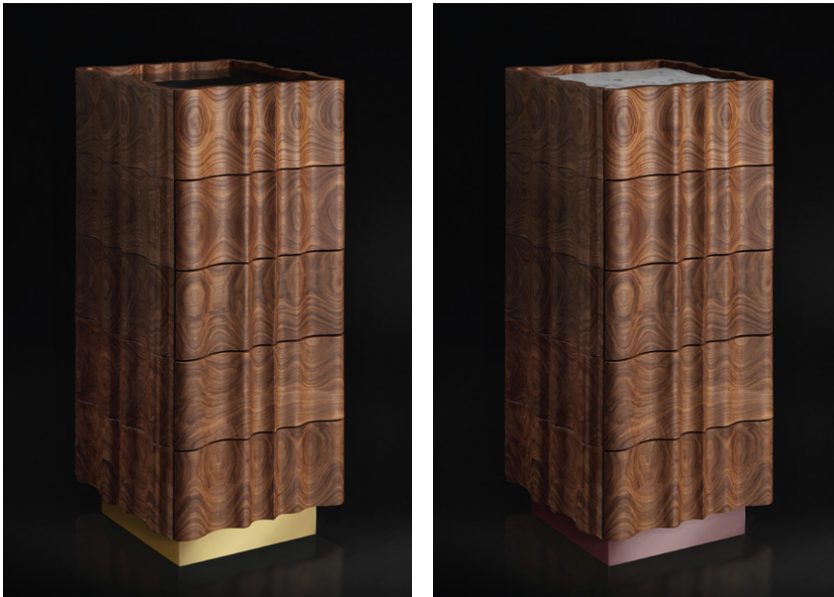

## Il Pezzo 2

*Design: Barbara Bertocci and Cosimo Terzani*

### *Description*

Dresser made of solid American walnut; the shape of the structure allows the wood to amaze by showing off its colors and grain. The top is a slab of white Carrara or black Marquinia marble while the base, with adjustable feet and made of brass, is available in different finishes.

It comes with 5 drawers with push-open system. The wood is treated with natural oil that protects it but at the same time allows it breathe. A small brass cylinder containing serial number, seals the authenticity and uniqueness. Made in Italy.

### *Dimensions*

19"5/8W x 19"5/8D x 43"H