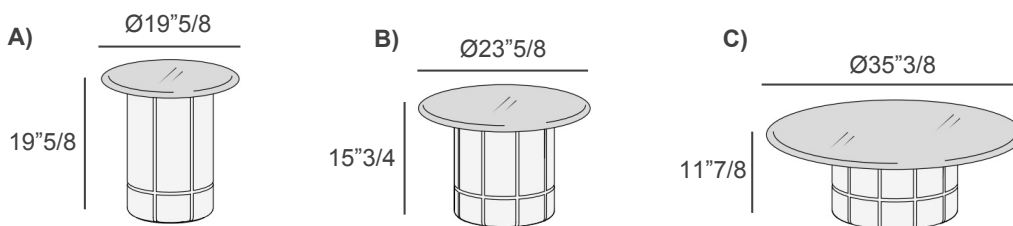

Alberoni

Design: Monica Armani

Description

Designed to enrich any space with a touch of contemporary design, the Alberoni luxury coffee table features a cylindrical base carved with a subtraction pattern and a refined top. Well-connected vertical lines in the support that intersect with a taut horizontal line. Available in a wide range of colors, the base elegantly complements the top featuring fine materials. Made in Italy.

Dimensions

Glass XGlass MDi Marble

A) Ø19"5/8 x 19"5/8H - Cod. DI0230 - DI0233 - DI0239 - DI0258

B) Ø23"5/8 x 15"3/4H - Cod. DI0231 - DI0234 - DI0240 - DI0259

C) Ø35"3/8 x 11"7/8H - Cod. DI0232 - DI0235 - DI0241 - DI0260