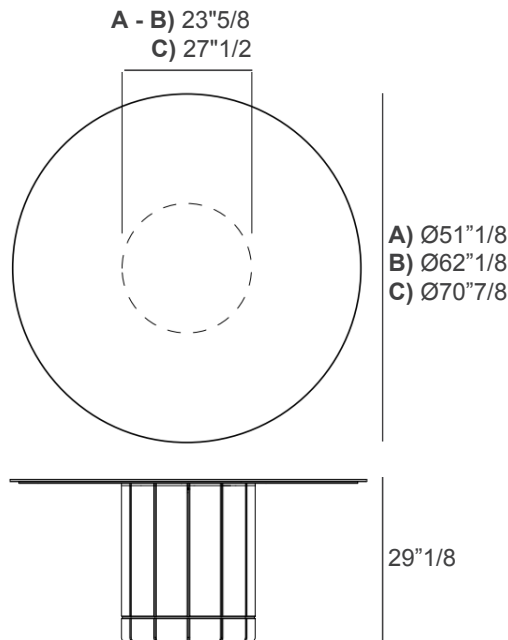

Correr

Design: Monica Armani

Description

The Alberoni round table, from the Venetian beach of the same name, revisits the archetype of round tables with a central support in its volumes and details.

The cylindrical bases are animated by sculpting a subtraction pattern: the taut horizontal line recalls the piers of the famous beach, while the vertical lines punctuate the space like the huts that animate the seafront of the Lido di Venezia. Made in Italy.

Dimensions

Glass XGlass MDi Marble

A) Ø51"1/8 x 29"1/8H - Cod. TA0904 - TA0907 - TA0910 - TA0913

B) Ø62"1/8 x 29"1/8H - Cod. TA0905 - TA0908 - TA0911 - TA0914

C) Ø70"7/8 x 29"1/8H - Cod. TA0906 - TA0909

Finishes & Materials