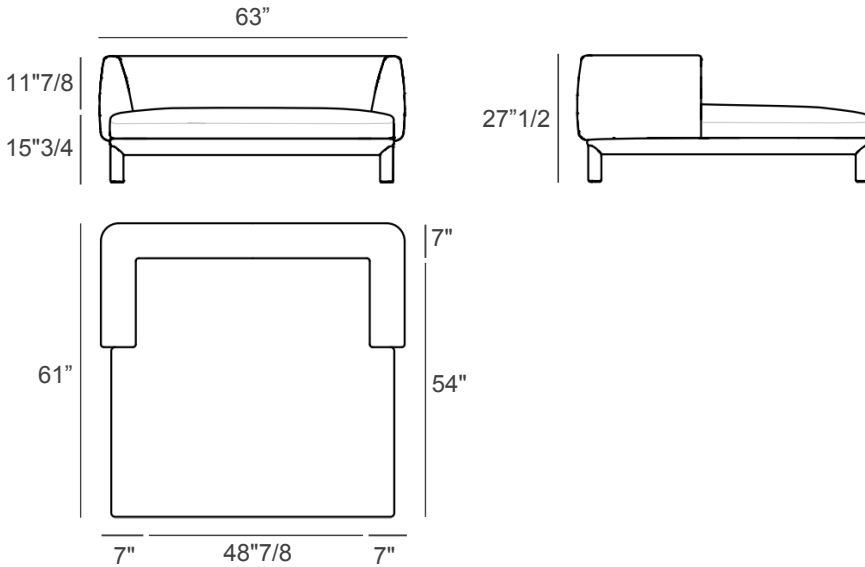

### Dimensions

63"W x 61"D x 27"1/2 - Cod. NAS081

Seat height: 15"3/4

### Optionals:

A) Backrest cushion: 23"5/8W x 7"D x 19"5/8H - Cod. DI5178

B) Decorative square soap-shaped cushion: 15"3/4W x 4"3/4D x 15"3/4H - Cod. DI5177