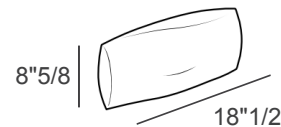

### *Description*

From the stylistic features of the Altana sofa comes an elegant lounge chair with a decisive personality, harmonious proportions and dedicated details to offer optimum comfort.

Thanks to its versatility, it complements not only residential environments such as living rooms and bedrooms, but also public spaces such as lounges, relaxation areas and reading corners.

### *Dimensions*

28"3/4W x 28"3/4D x 27"1/2H - Cod. SED210

Optional cushion: 18"1/2W x 8"5/8H - Cod. DI5189

28"3/4

27"1/2

28"3/4