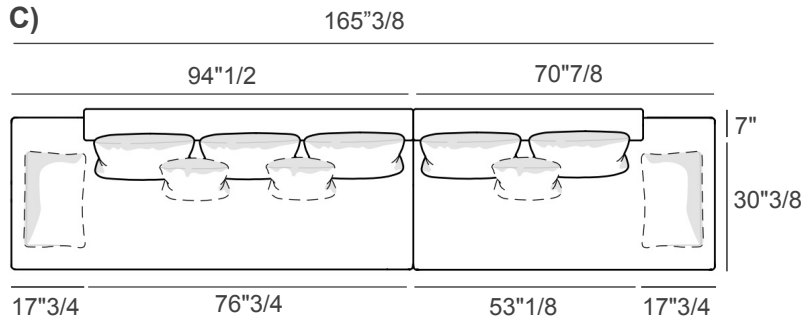

Quantity of optional cushions

-Square soap-shaped cushions: 2

-Armrest cushions: 2

C)