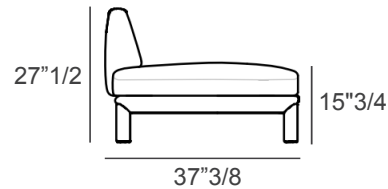

Please note: Sizes “B” and “C” consist of two separate modules, joined together to form the complete composition.

Made in Italy.

Finishes & Materials

Backrest Frame: Wood.

Seat Frame: Steel.

Padding: Polyester fibre and polyurethane foam.

Upholstery: Fabric or Leather.

Feet: Solid wood with Finewood or Lacquered finish.

Altana

Dimensions

A) 106"1/4W x 37"3/8D x 27"1/2H - Cod. NAS002

B) 141"3/4W x 37"3/8D x 27"1/2H - Cod. 285701

C) 165"3/8W x 37"3/8D x 27"1/2H - Cod. 286601

Seat height: 15"3/4

A)

Quantity of cushions included

-Backrest cushions: 3

Quantity of optional cushions

-Square soap-shaped cushions: 2

B)

Quantity of cushions included

-Square soap-shaped cushions: 3

-Armrest cushions: 2

A) Backrest cushion: 23"5/8W x 7"D x 19"5/8H - Cod. DI5178

B) Square soap-shaped cushion: 15"3/4W x 4"3/4D x 15"3/4H - Cod. DI5177

C) Armrest cushion: 23"5/8W x 7"D x 15"3/4H - Cod. DI5187