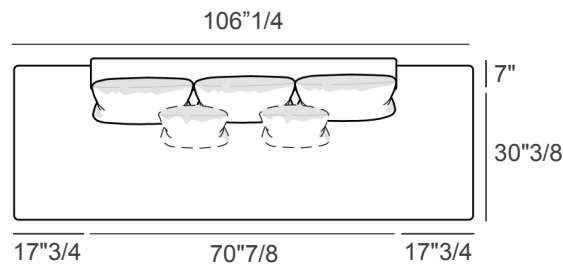

Please note: Sizes “B” and “C” consist of two separate modules, joined together to form the complete composition.

Made in Italy.

Finishes & Materials

Backrest Frame: Wood.

Seat Frame: Steel.

Padding: Polyester fibre and polyurethane foam.

Upholstery: Fabric or Leather.

Feet: Solid wood with Finewood or Lacquered finish.

Altana

Dimensions

A) 106"1/4W x 37"3/8D x 27"1/2H - Cod. NAS002

B) 141"3/4W x 37"3/8D x 27"1/2H - Cod. 285701

C) 165"3/8W x 37"3/8D x 27"1/2H - Cod. 286601

Seat height: 15"3/4

A)

Quantity of cushions included

-Backrest cushions: 3

Quantity of optional cushions

-Square soap-shaped cushions: 2

B)

Quantity of cushions included

-Square soap-shaped cushions: 3

-Armrest cushions: 2

A) Backrest cushion: 23"5/8W x 7"D x 19"5/8H - Cod. DI5178

B) Square soap-shaped cushion: 15"3/4W x 4"3/4D x 15"3/4H - Cod. DI5177

C) Armrest cushion: 23"5/8W x 7"D x 15"3/4H - Cod. DI5187