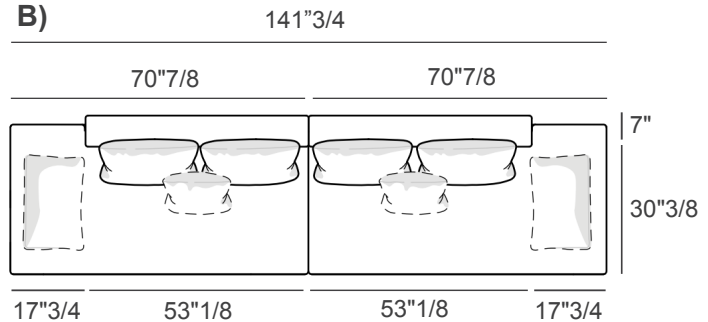

Please note: Sizes “B” and “C” consist of two separate modules, joined together to form the complete composition.

Made in Italy.

Finishes & Materials

Backrest Frame: Wood.

Seat Frame: Steel.

Padding: Polyester fibre and polyurethane foam.

Upholstery: Fabric or Leather.

Feet: Solid wood with Finewood or Lacquered finish.

Altana

Dimensions

A) 106"1/4W x 37"3/8D x 27"1/2H - Cod. NAS002

B) 141"3/4W x 37"3/8D x 27"1/2H - Cod. 285701

C) 165"3/8W x 37"3/8D x 27"1/2H - Cod. 286601

Seat height: 15"3/4

A)

Quantity of cushions included

-Backrest cushions: 3

Quantity of optional cushions

-Square soap-shaped cushions: 2

B)

Quantity of cushions included

-Square soap-shaped cushions: 3

-Armrest cushions: 2

A) Backrest cushion: 23"5/8W x 7"D x 19"5/8H - Cod. DI5178

B) Square soap-shaped cushion: 15"3/4W x 4"3/4D x 15"3/4H - Cod. DI5177

C) Armrest cushion: 23"5/8W x 7"D x 15"3/4H - Cod. DI5187