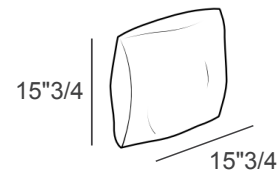

Bizza

Design: Monica Armani

Description

With its curved lines and generous dimensions, the Bizza lounge chair suggests maximum comfort. The protrusion of the backrest from the tapered base and the sinuous shapes of the volumes characterize the product, making it suitable for any context and style. Thanks to its elegant and uncluttered design, this lounge chair completes spaces with personality. A floor-standing base, on which the backrest and seat cushions rest, defines the welcoming volumes. A square knife edge cushion is available as optional.

Made in Italy.

Dimensions

41"3/8W x 39"3/8D x 28"3/8H - Cod. SED220
Optional cushion: 15"3/4W x 15"3/4H - Cod. DI5177

41"3/8

28"3/8

39"3/8

Finishes & Materials

Upholstery: Not removable Fabric.