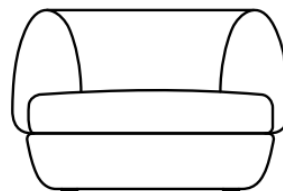

Bizza

Design: Monica Armani

Description

With its curved lines and generous dimensions, the Bizza lounge chair suggests maximum comfort. The protrusion of the backrest from the tapered base and the sinuous shapes of the volumes characterize the product, making it suitable for any context and style. Thanks to its elegant and uncluttered design, this lounge chair completes spaces with personality. A floor-standing base, on which the backrest and seat cushions rest, defines the welcoming volumes. A square knife edge cushion is available as optional.

Made in Italy.

Dimensions

41"3/8W x 39"3/8D x 28"3/8H - Cod. SED220
Optional cushion: 15"3/4W x 15"3/4H - Cod. DI5177

41"3/8

28"3/8

39"3/8

Finishes & Materials

Upholstery: Not removable Fabric.