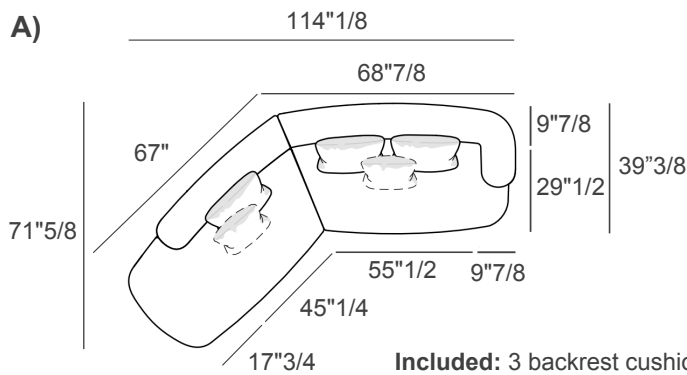

Upholstery: Fabric or Leather.

Feet: Plastic.

Biza

Dimensions

- A) 114"1/8W x 71"5/8D x 26"3/4H - Cod. 286401
- B) 131"7/8W x 71"5/8D x 26"3/4H - Cod. 286501
- C) 120"W x 67"3/8D x 26"3/4H - Cod. 286201
- D) 129"1/8W x 75"5/8D x 26"3/4H - Cod. 286301
- E) 129"1/8W x 71"5/8D x 26"3/4H - Cod. 286801
- F) 133"7/8W x 124"D x 26"3/4H - Cod. 286101

Seat height: 15"

Included: 3 backrest cushions
Optionals: 2 decorative cushions

Included: 4 backrest cushions
Optionals: 3 decorative cushions

Included: 4 backrest cushions
Optionals: 3 decorative cushions