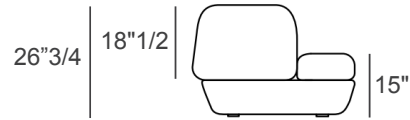

Upholstery: Fabric or Leather.

Feet: Plastic.

Biza

Dimensions

- A) 114"1/8W x 71"5/8D x 26"3/4H - Cod. 286401
- B) 131"7/8W x 71"5/8D x 26"3/4H - Cod. 286501
- C) 120"W x 67"3/8D x 26"3/4H - Cod. 286201
- D) 129"1/8W x 75"5/8D x 26"3/4H - Cod. 286301
- E) 129"1/8W x 71"5/8D x 26"3/4H - Cod. 286801
- F) 133"7/8W x 124"D x 26"3/4H - Cod. 286101

Seat height: 15"

Included: 3 backrest cushions
Optionals: 2 decorative cushions

Included: 4 backrest cushions
Optionals: 3 decorative cushions

Included: 4 backrest cushions
Optionals: 3 decorative cushions