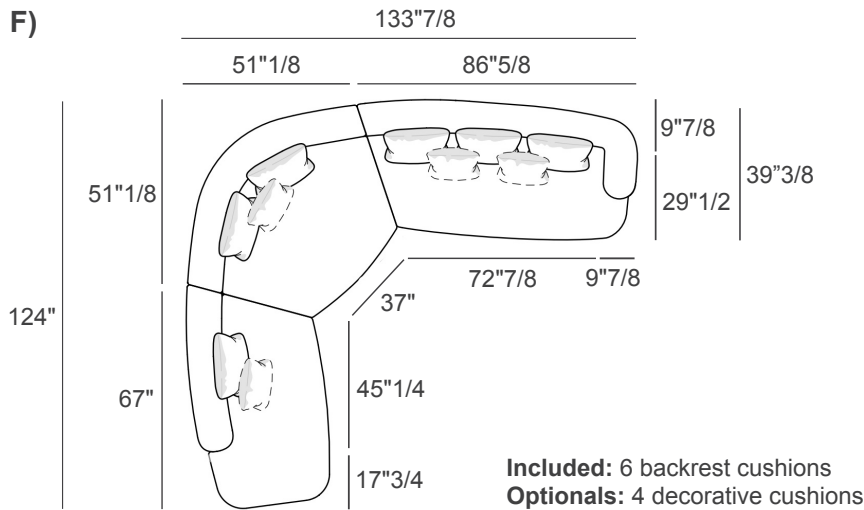

Upholstery: Fabric or Leather.

Feet: Plastic.

Biza

Dimensions

- A) 114"1/8W x 71"5/8D x 26"3/4H - Cod. 286401
- B) 131"7/8W x 71"5/8D x 26"3/4H - Cod. 286501
- C) 120"W x 67"3/8D x 26"3/4H - Cod. 286201
- D) 129"1/8W x 75"5/8D x 26"3/4H - Cod. 286301
- E) 129"1/8W x 71"5/8D x 26"3/4H - Cod. 286801
- F) 133"7/8W x 124"D x 26"3/4H - Cod. 286101

Seat height: 15"

Included: 3 backrest cushions
Optionals: 2 decorative cushions

Included: 4 backrest cushions
Optionals: 3 decorative cushions

Included: 4 backrest cushions
Optionals: 3 decorative cushions

Included: 4 backrest cushions
Optionals: 3 decorative cushions

Biza

- A) Backrest cushion:** 19" 5/8W x 19" 5/8H - Cod. DI5188
B) Decorative Cushion: 15" 3/4W x 15" 3/4H - Cod. DI5177