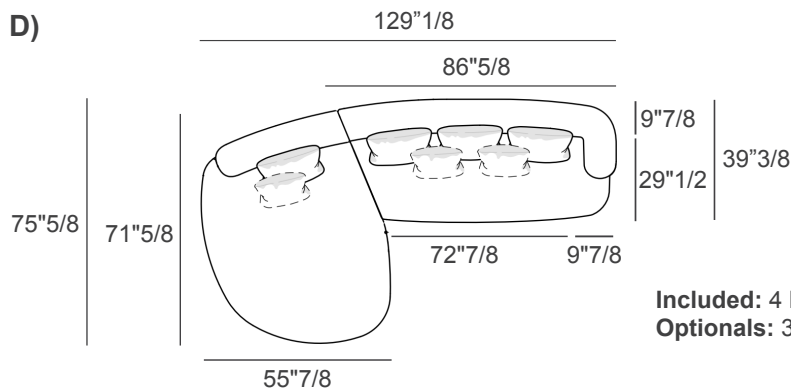

Upholstery: Fabric or Leather.

Feet: Plastic.

Biza

Dimensions

- A) 114"1/8W x 71"5/8D x 26"3/4H - Cod. 286401
- B) 131"7/8W x 71"5/8D x 26"3/4H - Cod. 286501
- C) 120"W x 67"3/8D x 26"3/4H - Cod. 286201
- D) 129"1/8W x 75"5/8D x 26"3/4H - Cod. 286301
- E) 129"1/8W x 71"5/8D x 26"3/4H - Cod. 286801
- F) 133"7/8W x 124"D x 26"3/4H - Cod. 286101

Seat height: 15"

Included: 3 backrest cushions
Optionals: 2 decorative cushions

Included: 4 backrest cushions
Optionals: 3 decorative cushions

Included: 4 backrest cushions
Optionals: 3 decorative cushions

Included: 4 backrest cushions
Optionals: 3 decorative cushions

Biza

- A) Backrest cushion:** 19" 5/8W x 19" 5/8H - Cod. DI5188
B) Decorative Cushion: 15" 3/4W x 15" 3/4H - Cod. DI5177