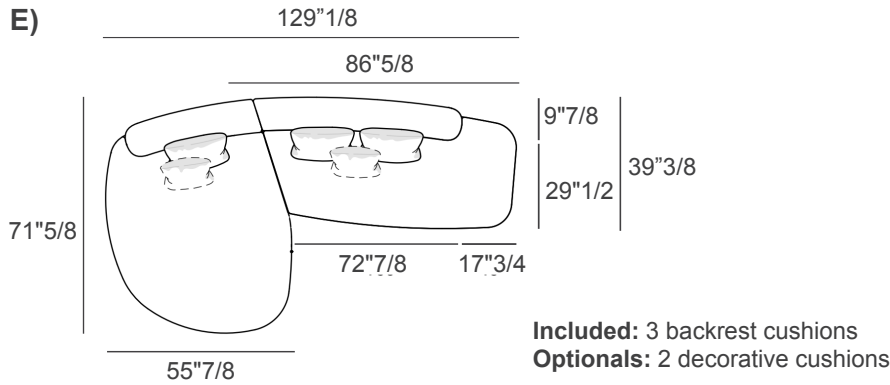

Biza

1. **A) Backrest cushion:** 19" 5/8W x 19" 5/8H - Cod. DI5188
   B) Decorative Cushion: 15" 3/4W x 15" 3/4H - Cod. DI5177