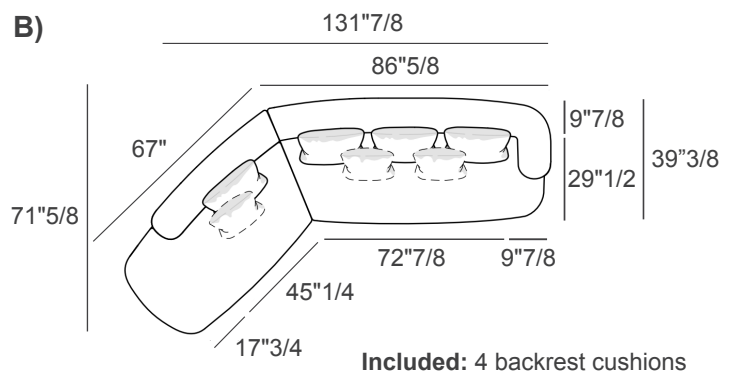

Upholstery: Fabric or Leather.

Feet: Plastic.

Biza

Dimensions

- A) 114"1/8W x 71"5/8D x 26"3/4H - Cod. 286401
- B) 131"7/8W x 71"5/8D x 26"3/4H - Cod. 286501
- C) 120"W x 67"3/8D x 26"3/4H - Cod. 286201
- D) 129"1/8W x 75"5/8D x 26"3/4H - Cod. 286301
- E) 129"1/8W x 71"5/8D x 26"3/4H - Cod. 286801
- F) 133"7/8W x 124"D x 26"3/4H - Cod. 286101

Seat height: 15"

Included: 3 backrest cushions
Optionals: 2 decorative cushions

Included: 4 backrest cushions
Optionals: 3 decorative cushions

Included: 4 backrest cushions
Optionals: 3 decorative cushions