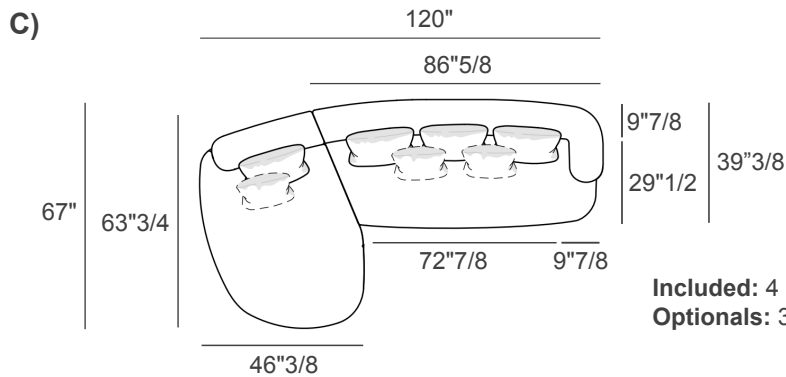

Biza

Design: Monica Armani

Dimensions

With a reference to Byzantine architecture and the domes of St. Mark's in Venice, the luxury Biza sectional features soft, organic yet precise and orderly shapes.

The hallmark of the design is the projection of the backrest volume in relation to the tapered base, on which it rests together with the seat cushions. The curved lines of this high-end sectional, designed with extreme elegance, create objects that are never taken for granted and are suitable for many situations.

Upholstery: Fabric or Leather.

Feet: Plastic.

Biza

Dimensions

- A) 114"1/8W x 71"5/8D x 26"3/4H - Cod. 286401
- B) 131"7/8W x 71"5/8D x 26"3/4H - Cod. 286501
- C) 120"W x 67"3/8D x 26"3/4H - Cod. 286201
- D) 129"1/8W x 75"5/8D x 26"3/4H - Cod. 286301
- E) 129"1/8W x 71"5/8D x 26"3/4H - Cod. 286801
- F) 133"7/8W x 124"D x 26"3/4H - Cod. 286101

Seat height: 15"

Included: 3 backrest cushions
Optionals: 2 decorative cushions

Included: 4 backrest cushions
Optionals: 3 decorative cushions

Included: 4 backrest cushions
Optionals: 3 decorative cushions