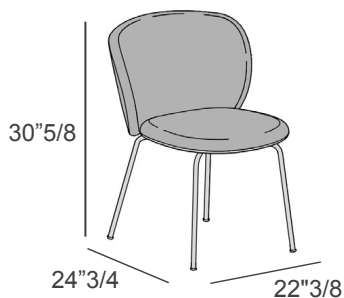

Finishes & Materials

Upholstery: Non-removable Eco-Leather, Fabric or Leather.

Legs: Steel painted metal.

A) Cod. 2792M