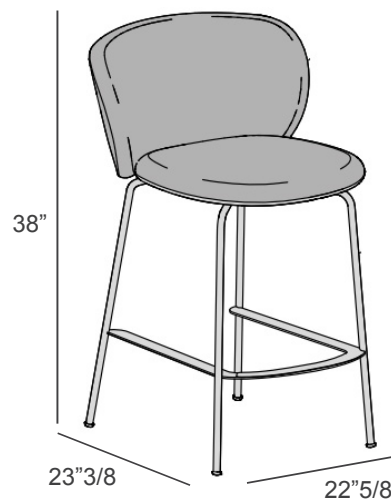

## *Description*

The backrest of the Colombina stool is characterized by its curved shape, which it embraces naturally.

The refined oval line, which recalls the delicacy of Venetian masks, creates a fluid and welcoming design that combines aesthetics and functionality with a touch of timeless class.

## *Dimensions*

22"5/8W x 23"3/8D x 38"H - Cod. 2794