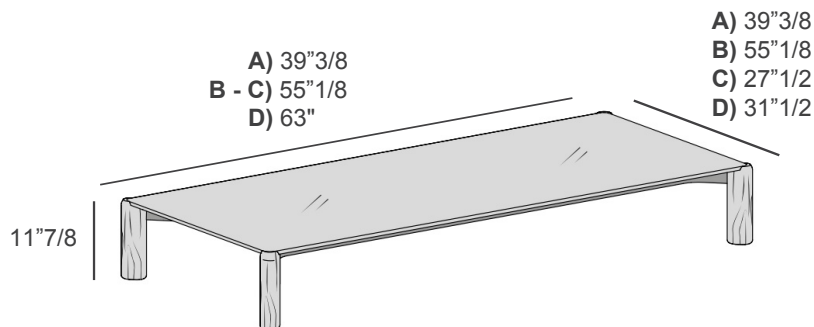

Correr Slim

Design: Monica Armani

Description

The Correr Slim luxury coffee table stands out for the elegance of its proportions and the meticulous attention to detail. Masterfully crafted from oak, the oval legs give the design a visual harmony and precisely accommodate the thin top, which can be customized in a wide range of materials. Made in Italy.

Dimensions

	Glass	XGlass	MDi
A) 39"3/8W x 39"3/8D x 11"7/8H - Cod. DI0242 - DI0246 - DI0254			
B) 55"1/8W x 55"1/8D x 11"7/8H - Cod. DI0243 - DI0247 - DI0255			
C) 55"1/8W x 27"1/2D x 11"7/8H - Cod. DI0244 - DI0248 - DI0256			
D) 63"W x 31"1/2D x 11"7/8H - Cod. DI0245 - DI0249 - DI0257			