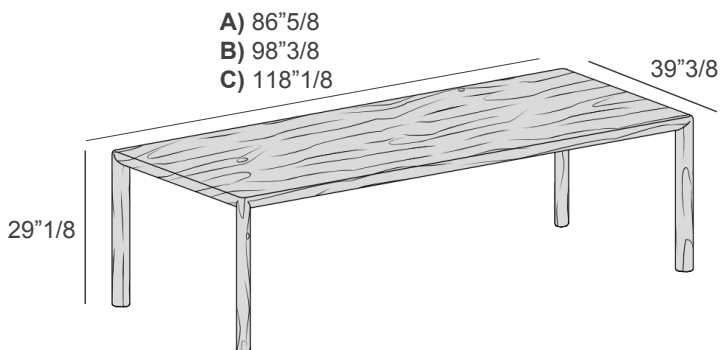

Correr

Design: Monica Armani

Description

A four-legged table carved from wood, etched in everyone's memory, but so new as to amaze. Inspired by the colonnade of the palace that outlines Piazza San Marco in Venice, the Correr kitchen table is an expression of Italian manufacturing ability in carpentry, thanks to the attention to every detail. It is distinguished by the oval shape of the legs, balanced between round and rectangle. Made in Italy.

Dimensions

A) 86"5/8W x 39"3/8D x 29"1/8H - Cod. TA1001

B) 98"3/8W x 39"3/8D x 29"1/8H - Cod. TA1002

C) 118"1/8W x 39"3/8D x 29"1/8H - Cod. TA1003

Finishes & Materials

Top & Legs Finish: Finewood.

Top Structure: Honeycomb panel made up of brushed solid oak edge and fir wood internal frame.

Honeycomb filler and MDF double overlay. Surface covered in brushed sliced oak. Steel profiles/internal rods.

Legs Structure: Solid brushed oak with adjustable feet to rest on the floor.