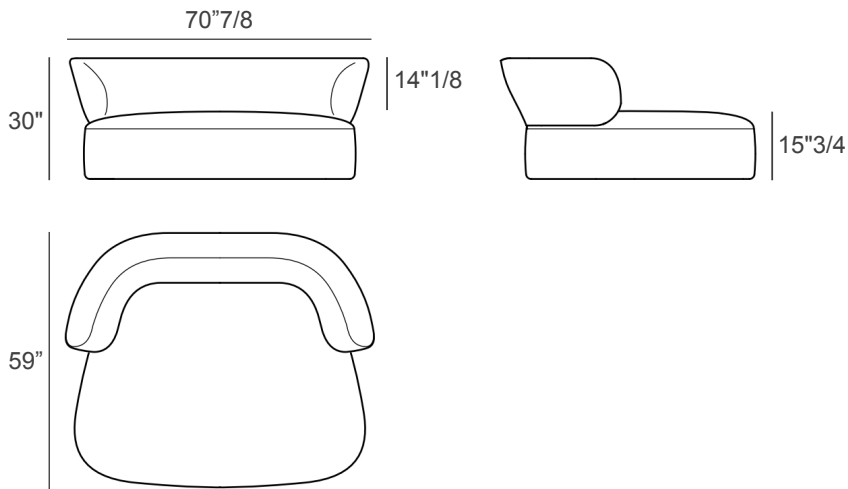

Finishes & Materials

Backrest & Seat Frame: Wood.

Padding: Resin bonded Velvet and varying density polyurethane foam.

Upholstery: Fabric or Leather.

Feet: Plastic.

Londy

Dimensions

70"7/8W x 59"D x 30"H - Cod. NLS041

Seat height: 15"3/4

Optionals:

A) Backrest cushion: 18"1/8W x 18"1/8H - Cod. DI5190

B) Decorative cushion: 14"5/8W x 14"5/8H - Cod. DI5179

C) Lumbar-support cushion: 19"5/8W x 10"5/8H - Cod. DI5180