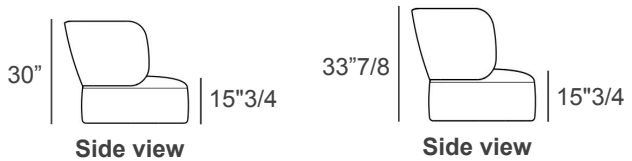

Backrest & Seat Frame: Wood.

Padding: Resin bonded Velvet and varying density polyurethane foam.

Upholstery: Fabric or Leather.

Feet: Plastic.

Londy

Dimensions

- A) 139"3/8W x 43"D x 33"7/8H - Cod. 286901
- B) 132"1/4W x 65"D x 33"7/8H - Cod. 279101
- C) 144"W x 80"3/8D x 33"7/8H - Cod. 287401
- D) 152"W x 65"D x 33"7/8H - Cod. 287101
- E) 163"3/4W x 80"3/8D x 30"H - Cod. 287201
- F) 167"3/4W x 65"D x 33"7/8H - Cod. 277901
- G) 174"W x 96"3/8D x 30"H - Cod. 287001
- H) 193"5/8W x 96"3/8D x 33"7/8H - Cod. 287301

Seat height: 15"3/4

- A) **Included:** 4 backrest cushions
Optionals: 2 decorative cushions recommended

- C) **Included:** 6 backrest cushions
Optionals: 2 decorative cushions recommended

- B) **Included:** 5 backrest cushions
Optionals: 2 decorative cushions recommended