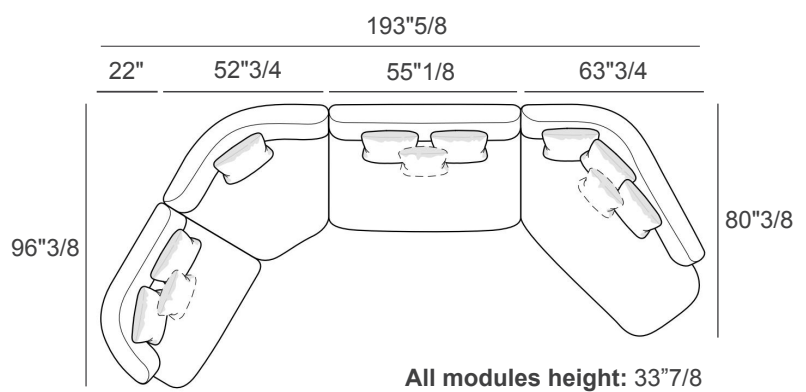

Backrest & Seat Frame: Wood.

Padding: Resin bonded Velvet and varying density polyurethane foam.

Upholstery: Fabric or Leather.

Feet: Plastic.

Londy

Dimensions

- A) 139"3/8W x 43"D x 33"7/8H - Cod. 286901
- B) 132"1/4W x 65"D x 33"7/8H - Cod. 279101
- C) 144"W x 80"3/8D x 33"7/8H - Cod. 287401
- D) 152"W x 65"D x 33"7/8H - Cod. 287101
- E) 163"3/4W x 80"3/8D x 30"H - Cod. 287201
- F) 167"3/4W x 65"D x 33"7/8H - Cod. 277901
- G) 174"W x 96"3/8D x 30"H - Cod. 287001
- H) 193"5/8W x 96"3/8D x 33"7/8H - Cod. 287301

Seat height: 15"3/4

- A) **Included:** 4 backrest cushions
Optionals: 2 decorative cushions recommended

- C) **Included:** 6 backrest cushions
Optionals: 2 decorative cushions recommended

- B) **Included:** 5 backrest cushions
Optionals: 2 decorative cushions recommended

- D) **Included:** 6 backrest cushions
Optionals: 3 decorative cushions recommended

Londy

- E) Included:** 7 backrest cushions
Optionals: 3 decorative cushions recommended

- G) Included:** 7 backrest cushions
Optionals: 3 decorative cushions recommended

- F) Included:** 5 backrest cushions
Optionals: 2 decorative cushions recommended

- H) Included:** 8 backrest cushions
Optionals: 3 decorative cushions recommended

- A) Backrest cushion:** 18¹/₈W x 18¹/₈H - Cod. DI5190
B) Decorative cushion: 14⁵/₈W x 14⁵/₈H - Cod. DI5179
C) Lumbar-support cushion: 19⁵/₈W x 10⁵/₈H - Cod. DI5180