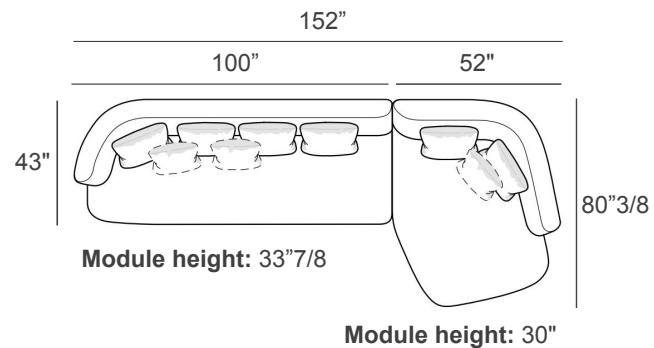

- D) **Included:** 6 backrest cushions
  Optionals: 3 decorative cushions recommended