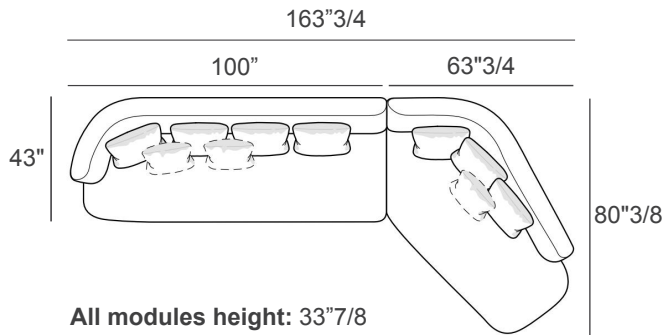

Londy

1. **E) Included:** 7 backrest cushions
   Optionals: 3 decorative cushions recommended