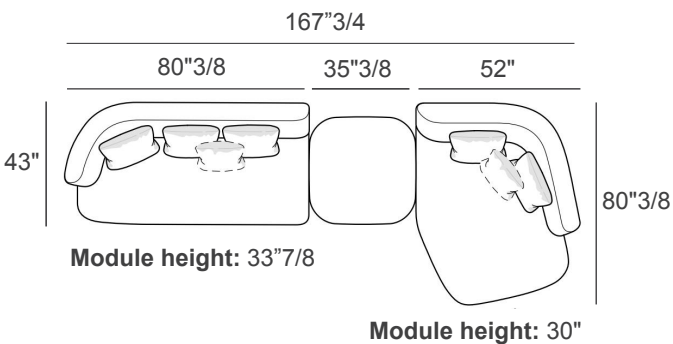

Backrest & Seat Frame: Wood.

Padding: Resin bonded Velvet and varying density polyurethane foam.

Upholstery: Fabric or Leather.

Feet: Plastic.

Londy

Dimensions

- A) 139"3/8W x 43"D x 33"7/8H - Cod. 286901
- B) 132"1/4W x 65"D x 33"7/8H - Cod. 279101
- C) 144"W x 80"3/8D x 33"7/8H - Cod. 287401
- D) 152"W x 65"D x 33"7/8H - Cod. 287101
- E) 163"3/4W x 80"3/8D x 30"H - Cod. 287201
- F) 167"3/4W x 65"D x 33"7/8H - Cod. 277901
- G) 174"W x 96"3/8D x 30"H - Cod. 287001
- H) 193"5/8W x 96"3/8D x 33"7/8H - Cod. 287301

Seat height: 15"3/4

- A) **Included:** 4 backrest cushions
Optionals: 2 decorative cushions recommended

- C) **Included:** 6 backrest cushions
Optionals: 2 decorative cushions recommended

- B) **Included:** 5 backrest cushions
Optionals: 2 decorative cushions recommended

- D) **Included:** 6 backrest cushions
Optionals: 3 decorative cushions recommended

Londy

- E) Included:** 7 backrest cushions
Optionals: 3 decorative cushions recommended

- G) Included:** 7 backrest cushions
Optionals: 3 decorative cushions recommended

- F) Included:** 5 backrest cushions
Optionals: 2 decorative cushions recommended

- H) Included:** 8 backrest cushions
Optionals: 3 decorative cushions recommended

- A) Backrest cushion:** 18¹/₈W x 18¹/₈H - Cod. DI5190
B) Decorative cushion: 14⁵/₈W x 14⁵/₈H - Cod. DI5179
C) Lumbar-support cushion: 19⁵/₈W x 10⁵/₈H - Cod. DI5180