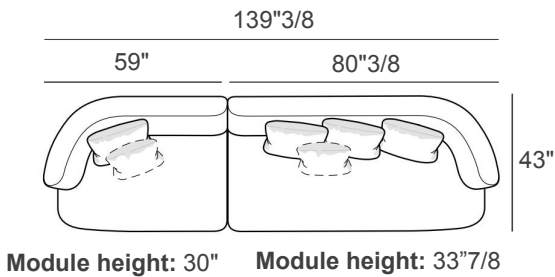

Backrest & Seat Frame: Wood.

Padding: Resin bonded Velvet and varying density polyurethane foam.

Upholstery: Fabric or Leather.

Feet: Plastic.

Londy

Dimensions

- A) 139"3/8W x 43"D x 33"7/8H - Cod. 286901
- B) 132"1/4W x 65"D x 33"7/8H - Cod. 279101
- C) 144"W x 80"3/8D x 33"7/8H - Cod. 287401
- D) 152"W x 65"D x 33"7/8H - Cod. 287101
- E) 163"3/4W x 80"3/8D x 30"H - Cod. 287201
- F) 167"3/4W x 65"D x 33"7/8H - Cod. 277901
- G) 174"W x 96"3/8D x 30"H - Cod. 287001
- H) 193"5/8W x 96"3/8D x 33"7/8H - Cod. 287301

Seat height: 15"3/4

- A) **Included:** 4 backrest cushions
Optionals: 2 decorative cushions recommended

- C) **Included:** 6 backrest cushions
Optionals: 2 decorative cushions recommended

- B) **Included:** 5 backrest cushions
Optionals: 2 decorative cushions recommended