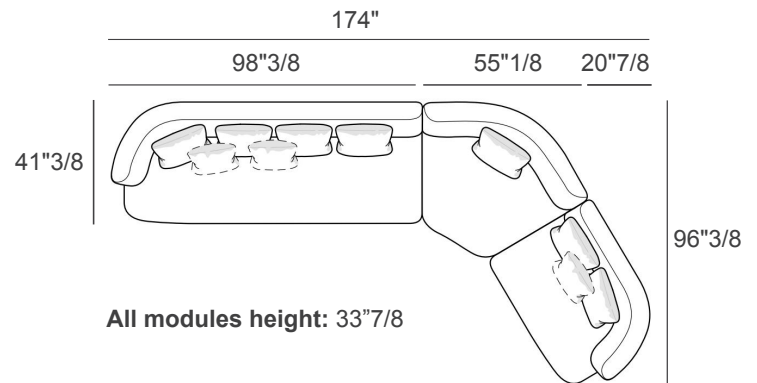

Backrest & Seat Frame: Wood.

Padding: Resin bonded Velvet and varying density polyurethane foam.

Upholstery: Fabric or Leather.

Feet: Plastic.

Londy

Dimensions

- A) 139"3/8W x 43"D x 33"7/8H - Cod. 286901
- B) 132"1/4W x 65"D x 33"7/8H - Cod. 279101
- C) 144"W x 80"3/8D x 33"7/8H - Cod. 287401
- D) 152"W x 65"D x 33"7/8H - Cod. 287101
- E) 163"3/4W x 80"3/8D x 30"H - Cod. 287201
- F) 167"3/4W x 65"D x 33"7/8H - Cod. 277901
- G) 174"W x 96"3/8D x 30"H - Cod. 287001
- H) 193"5/8W x 96"3/8D x 33"7/8H - Cod. 287301

Seat height: 15"3/4

- A) **Included:** 4 backrest cushions
Optionals: 2 decorative cushions recommended

- C) **Included:** 6 backrest cushions
Optionals: 2 decorative cushions recommended

- B) **Included:** 5 backrest cushions
Optionals: 2 decorative cushions recommended

- D) **Included:** 6 backrest cushions
Optionals: 3 decorative cushions recommended

Londy

- E) Included:** 7 backrest cushions
Optionals: 3 decorative cushions recommended

- G) Included:** 7 backrest cushions
Optionals: 3 decorative cushions recommended