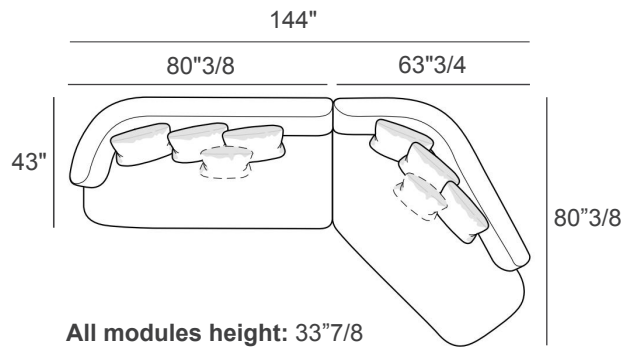

Backrest & Seat Frame: Wood.

Padding: Resin bonded Velvet and varying density polyurethane foam.

Upholstery: Fabric or Leather.

Feet: Plastic.

Londy

Dimensions

- A) 139"3/8W x 43"D x 33"7/8H - Cod. 286901
- B) 132"1/4W x 65"D x 33"7/8H - Cod. 279101
- C) 144"W x 80"3/8D x 33"7/8H - Cod. 287401
- D) 152"W x 65"D x 33"7/8H - Cod. 287101
- E) 163"3/4W x 80"3/8D x 30"H - Cod. 287201
- F) 167"3/4W x 65"D x 33"7/8H - Cod. 277901
- G) 174"W x 96"3/8D x 30"H - Cod. 287001
- H) 193"5/8W x 96"3/8D x 33"7/8H - Cod. 287301

Seat height: 15"3/4

- A) **Included:** 4 backrest cushions
Optionals: 2 decorative cushions recommended

- C) **Included:** 6 backrest cushions
Optionals: 2 decorative cushions recommended

- B) **Included:** 5 backrest cushions
Optionals: 2 decorative cushions recommended