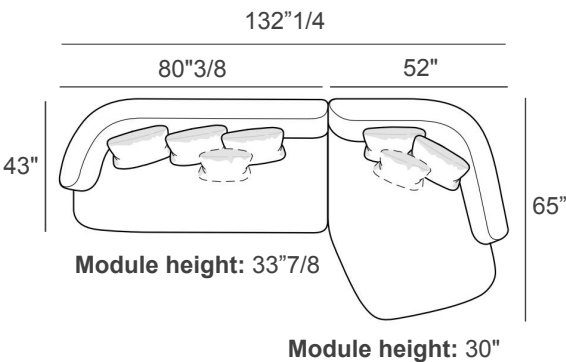

Backrest & Seat Frame: Wood.

Padding: Resin bonded Velvet and varying density polyurethane foam.

Upholstery: Fabric or Leather.

Feet: Plastic.

Londy

Dimensions

- A) 139"3/8W x 43"D x 33"7/8H - Cod. 286901
- B) 132"1/4W x 65"D x 33"7/8H - Cod. 279101
- C) 144"W x 80"3/8D x 33"7/8H - Cod. 287401
- D) 152"W x 65"D x 33"7/8H - Cod. 287101
- E) 163"3/4W x 80"3/8D x 30"H - Cod. 287201
- F) 167"3/4W x 65"D x 33"7/8H - Cod. 277901
- G) 174"W x 96"3/8D x 30"H - Cod. 287001
- H) 193"5/8W x 96"3/8D x 33"7/8H - Cod. 287301

Seat height: 15"3/4

- A) **Included:** 4 backrest cushions
Optionals: 2 decorative cushions recommended

- C) **Included:** 6 backrest cushions
Optionals: 2 decorative cushions recommended

- B) **Included:** 5 backrest cushions
Optionals: 2 decorative cushions recommended