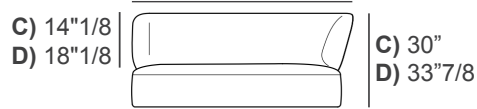

- A) 106"1/4W x 41"D x 30"H - Cod. NLS081
 B) 109"W x 42"1/2D x 33"7/8H - Cod. NLS082
 C) 78"3/4W x 41"3/8D x 30"H - Cod. NLS003

- D) 80"3/8W x 43"D x 33"7/8H - Cod. NLS004
 E) 98"3/8W x 41"3/8D x 30"H - Cod. NLS005
 F) 100"W x 43"D x 33"7/8H - Cod. NLS006

Seat height: 15"3/4

A) 106"1/4
 B) 109"

C) 78"3/4
 D) 80"3/8

Left hand
 (When facing sofa)

C) 78"3/4
 D) 80"3/8

C) 41"3/8
 D) 43"

Right hand
 (When facing sofa)

E) 98"3/8
 F) 100"