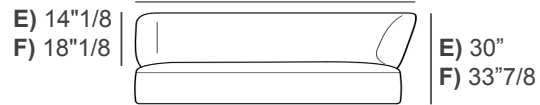

E) 98"3/8
F) 100"