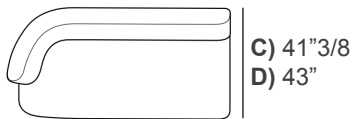

- A) 106"1/4W x 41"D x 30"H - Cod. NLS081
 B) 109"W x 42"1/2D x 33"7/8H - Cod. NLS082
 C) 78"3/4W x 41"3/8D x 30"H - Cod. NLS003

- D) 80"3/8W x 43"D x 33"7/8H - Cod. NLS004
 E) 98"3/8W x 41"3/8D x 30"H - Cod. NLS005
 F) 100"W x 43"D x 33"7/8H - Cod. NLS006

Seat height: 15"3/4

A) 106"1/4
 B) 109"

C) 78"3/4
 D) 80"3/8

Left hand
 (When facing sofa)

C) 78"3/4
 D) 80"3/8

C) 41"3/8
 D) 43"

Right hand
 (When facing sofa)

E) 98"3/8
 F) 100"

Left hand
 (When facing sofa)

E) 98"3/8
 F) 100"

E) 41"3/8
 F) 43"

Right hand
 (When facing sofa)

- A) Backrest cushion: 18"1/8W x 18"1/8H - Cod. DI5190
 B) Decorative cushion: 14"5/8W x 14"5/8H - Cod. DI5179
 C) Lumbar-support cushion: 19"5/8W x 10"5/8H - Cod. DI5180