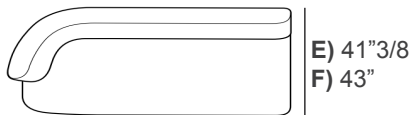

- A) 106"1/4W x 41"D x 30"H - Cod. NLS081
 B) 109"W x 42"1/2D x 33"7/8H - Cod. NLS082
 C) 78"3/4W x 41"3/8D x 30"H - Cod. NLS003

- D) 80"3/8W x 43"D x 33"7/8H - Cod. NLS004
 E) 98"3/8W x 41"3/8D x 30"H - Cod. NLS005
 F) 100"W x 43"D x 33"7/8H - Cod. NLS006

Seat height: 15"3/4

A) 106"1/4
 B) 109"

C) 78"3/4
 D) 80"3/8

Left hand
 (When facing sofa)

C) 78"3/4
 D) 80"3/8

C) 41"3/8
 D) 43"

Right hand
 (When facing sofa)

E) 98"3/8
 F) 100"

Left hand
 (When facing sofa)

E) 98"3/8
 F) 100"

E) 41"3/8
 F) 43"

Right hand
 (When facing sofa)

- A) Backrest cushion: 18"1/8W x 18"1/8H - Cod. DI5190
 B) Decorative cushion: 14"5/8W x 14"5/8H - Cod. DI5179
 C) Lumbar-support cushion: 19"5/8W x 10"5/8H - Cod. DI5180