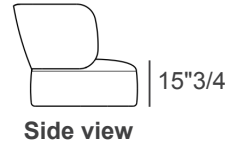

Made in Italy.

Finishes & Materials

Backrest & Seat Frame: Wood.

Padding: Resin bonded Velvet and varying density polyurethane foam.

Upholstery: Fabric or Leather.

Feet: Plastic.

Londy

Dimensions

- A) 106"1/4W x 41"D x 30"H - Cod. NLS081
 B) 109"W x 42"1/2D x 33"7/8H - Cod. NLS082
 C) 78"3/4W x 41"3/8D x 30"H - Cod. NLS003

- D) 80"3/8W x 43"D x 33"7/8H - Cod. NLS004
 E) 98"3/8W x 41"3/8D x 30"H - Cod. NLS005
 F) 100"W x 43"D x 33"7/8H - Cod. NLS006

Seat height: 15"3/4

A) 106"1/4
 B) 109"

C) 78"3/4
 D) 80"3/8

Left hand
 (When facing sofa)

C) 78"3/4
 D) 80"3/8

C) 41"3/8
 D) 43"

Right hand
 (When facing sofa)

E) 98"3/8
 F) 100"

Left hand
 (When facing sofa)

E) 98"3/8
 F) 100"

E) 41"3/8
 F) 43"

Right hand
 (When facing sofa)

- A) Backrest cushion: 18"1/8W x 18"1/8H - Cod. DI5190
 B) Decorative cushion: 14"5/8W x 14"5/8H - Cod. DI5179
 C) Lumbar-support cushion: 19"5/8W x 10"5/8H - Cod. DI5180