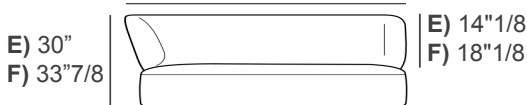

- A) 106"1/4W x 41"D x 30"H - Cod. NLS081
 B) 109"W x 42"1/2D x 33"7/8H - Cod. NLS082
 C) 78"3/4W x 41"3/8D x 30"H - Cod. NLS003

- D) 80"3/8W x 43"D x 33"7/8H - Cod. NLS004
 E) 98"3/8W x 41"3/8D x 30"H - Cod. NLS005
 F) 100"W x 43"D x 33"7/8H - Cod. NLS006

Seat height: 15"3/4

A) 106"1/4
 B) 109"

C) 78"3/4
 D) 80"3/8

Left hand
 (When facing sofa)

C) 78"3/4
 D) 80"3/8

C) 41"3/8
 D) 43"

Right hand
 (When facing sofa)

E) 98"3/8
 F) 100"