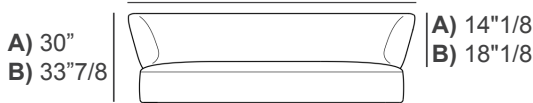

Seat height: 15"3/4

A) 106"1/4
B) 109"