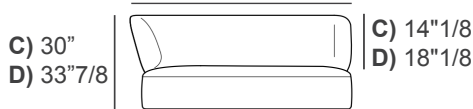

- A) 106"1/4W x 41"D x 30"H - Cod. NLS081
 B) 109"W x 42"1/2D x 33"7/8H - Cod. NLS082
 C) 78"3/4W x 41"3/8D x 30"H - Cod. NLS003

- D) 80"3/8W x 43"D x 33"7/8H - Cod. NLS004
 E) 98"3/8W x 41"3/8D x 30"H - Cod. NLS005
 F) 100"W x 43"D x 33"7/8H - Cod. NLS006

Seat height: 15"3/4

A) 106"1/4
 B) 109"

C) 78"3/4
 D) 80"3/8

Left hand
 (When facing sofa)

C) 78"3/4
 D) 80"3/8

C) 41"3/8
 D) 43"

Right hand
 (When facing sofa)

E) 98"3/8
 F) 100"