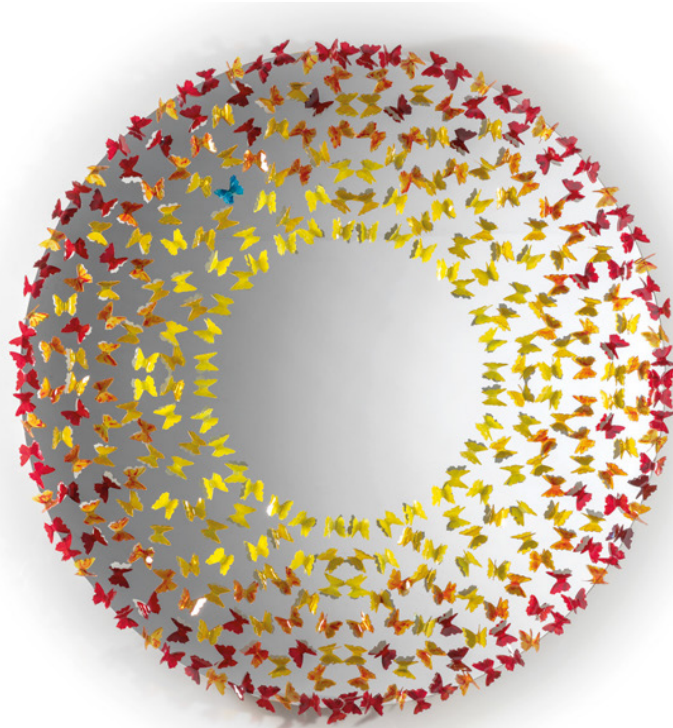

Dreamcatcher Soul

Design: Annalù

Description

Round wall mirror in extra-clear glass with hand-painted glass butterfly decorations available in 3 colors: Red, Blue and Green. LED lighting. Made in Italy.

Dimensions

A: Ø47" 1/4 x 4" 3/8D

B: Ø63" x 4" 3/8D