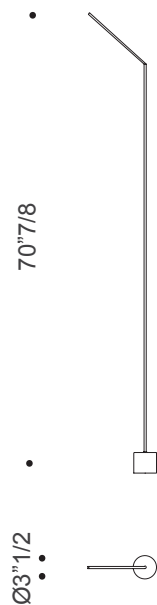

Essential

Design: Tulczinsky

Description

Collection of metal floor lamps in dark brass finish, with 160° rotation on a round base. LED lighting with touch-system switch. Stello and Angolo models (sizes A and B) are also available with chargeable battery. Made in Italy.

Essential

Dimensions

- A:** Ø3"1/2 x 74"3/4H
(18W STRIP 24V 2700K - 2175 Lumen)
- B:** Ø3"1/2 x 70"7/8H
(18W STRIP 24V 2700K - 2175 Lumen)
- C:** 34"5/8W x 3"1/2D x 77"1/8H
(15W STRIP 24V 2700K - 1800 Lumen)
- D:** 23"5/8W x 3"1/2D x 52"3/4H
(11,5W STRIP 24V 2700K - 1160 Lumen)

A STELLO

B ANGOLO

C BRACCIO

D LETTURA