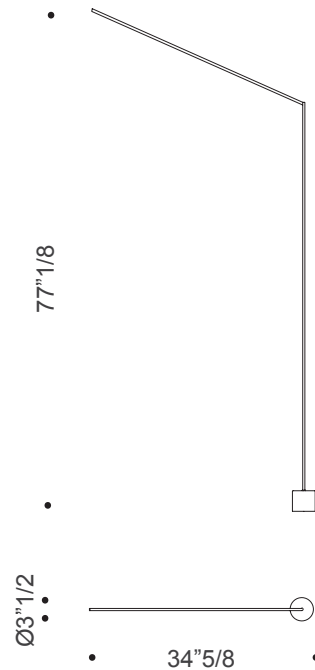

Essential

Design: Tulczinsky

Description

Collection of metal floor lamps in dark brass finish, with 160° rotation on a round base. LED lighting with touch-system switch. Stello and Angolo models (sizes A and B) are also available with chargeable battery. Made in Italy.

Essential

Dimensions

- A:** Ø3"1/2 x 74"3/4H
(18W STRIP 24V 2700K - 2175 Lumen)
- B:** Ø3"1/2 x 70"7/8H
(18W STRIP 24V 2700K - 2175 Lumen)
- C:** 34"5/8W x 3"1/2D x 77"1/8H
(15W STRIP 24V 2700K - 1800 Lumen)
- D:** 23"5/8W x 3"1/2D x 52"3/4H
(11,5W STRIP 24V 2700K - 1160 Lumen)

A STELLO

B ANGOLO

C BRACCIO

D LETTURA