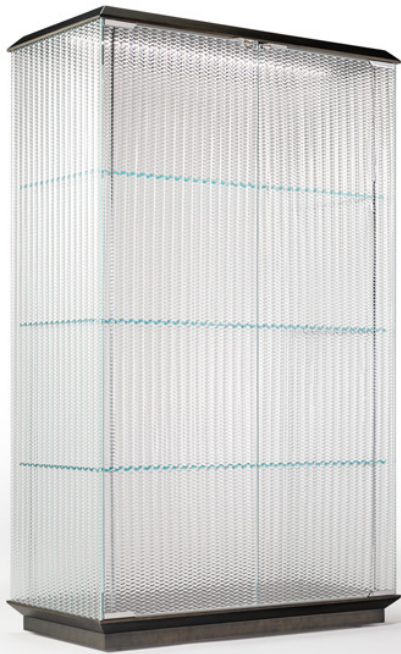

Twill

Design: Reflex

Description

Showcase with wooden bottom, top and plinth in Bronze finish. Back, sides and 4 hinged doors in extra-clear or bronze fused glass with Twill texture. LED strip. Made in Italy.

Dimensions

39"3/8W x 19"5/8D x 65"H