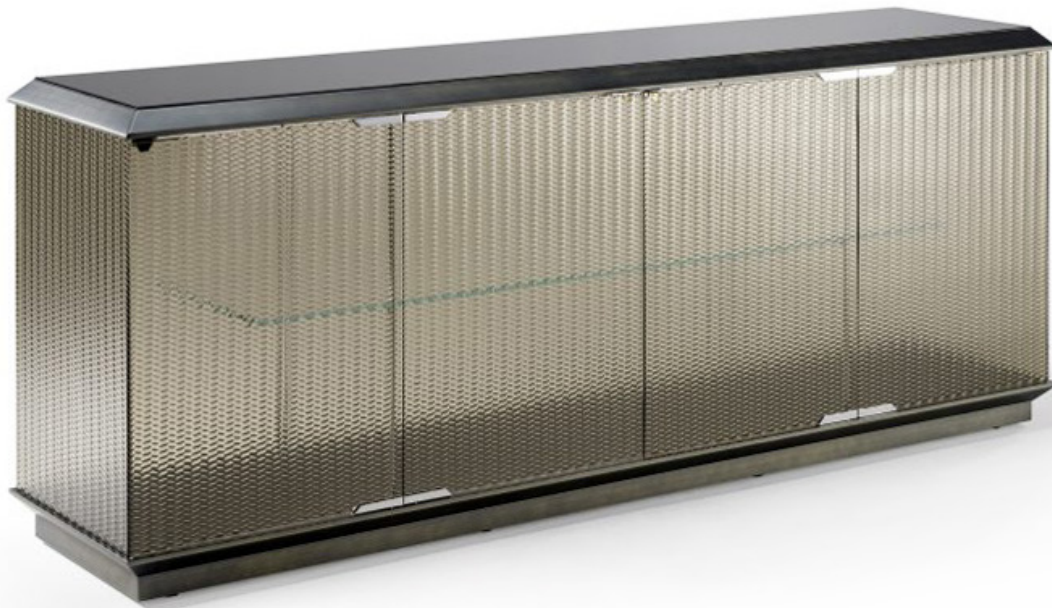

Twill

Design: Reflex

Description

Sideboard with wooden bottom, top and plinth in Bronze finish. Back, sides and 4 hinged doors in extra-clear or bronze fused glass with Twill texture. LED strip. Made in Italy.

Dimensions

79"1/8W x 18"1/2D x 33"H