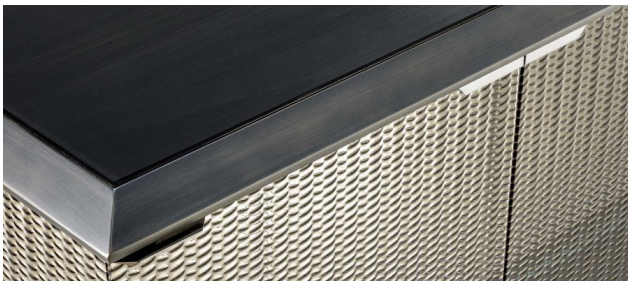

Twill

Design: Reflex

Description

Sideboard with wooden bottom, top and plinth in Bronze finish. Back, sides and 4 hinged doors in extra-clear or bronze fused glass with Twill texture. LED strip. Made in Italy.

Dimensions

79"1/8W x 18"1/2D x 33"H