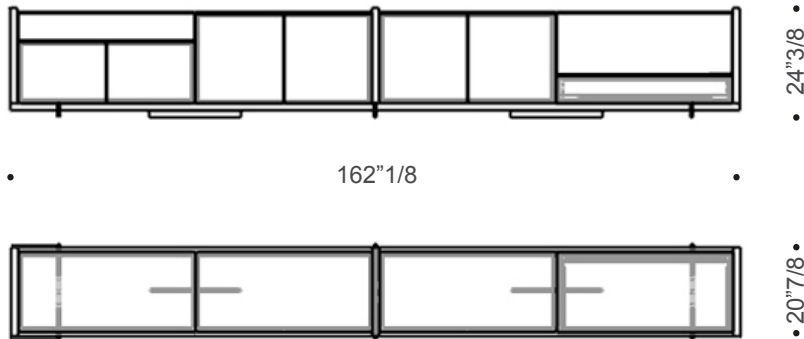

Uro System

Design: Emanuele Missaglia e Luciano Lucatello

Description

Modular sideboard with wooden structure. Doors and drawers available in Marble glass or Wood glass. Open compartments with glass top and mirror bottom and sides, with LED lighting. Metal legs in Bronze finish. Made in Italy.

Uro System

Suggested compositions

Composition 1

Model D 208 sx + C 208 dx

162"1/8W x 20"7/8D x 24"3/8H

Composition 2

Model D 248 sx + C 248 dx

193"5/8W x 20"7/8D x 24"3/8H