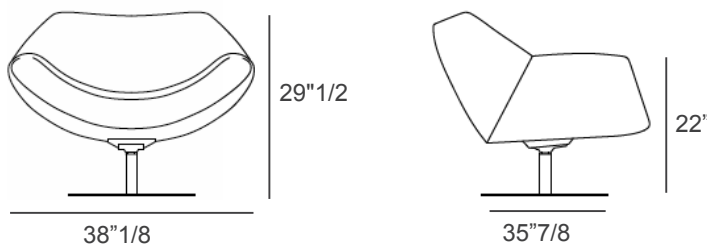

### *Description*

The Alisia lounge chair is an oasis of comfort and calm.

With its polished lines and soft padding it encourages one to cut loose and enjoy moments of utmost relaxation. It features a flexible polyurethane molded body with a metal insert, along with a lacquered swivel and tilting metal base.

### *Dimensions*

38"1/8W x 35"7/8D x 29"1/2H - **Seat height: 22"** - Cod. P8245