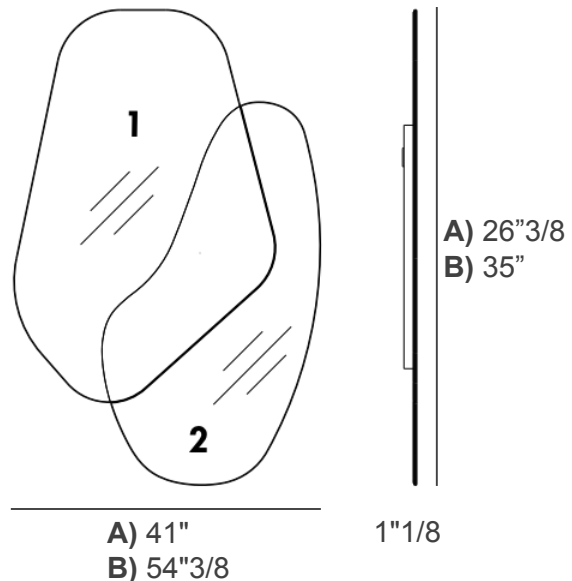

Fusion

Design: Marialaura Irvine

Description

This mirror showcases an artistic and organic form, featuring a flowing, asymmetrical silhouette that feels both modern and naturally inspired.

Its layered design creates a dynamic visual effect, with overlapping shapes that add depth and intrigue. This piece serves as both a functional mirror and a striking decorative element.

Made in Italy.

Dimensions

A) 41"W x 26"3/8H x 1"1/8D

B) 54"3/8W x 35"H x 1"1/8D

Finishes & Materials

Surface: Mirror with frosted intersection.

Please note: Gold and rose mirrors could have small imperfections due to the particular technical characteristics of the material. We recommend not to use them in damp areas. Clean only with a dry cloth.