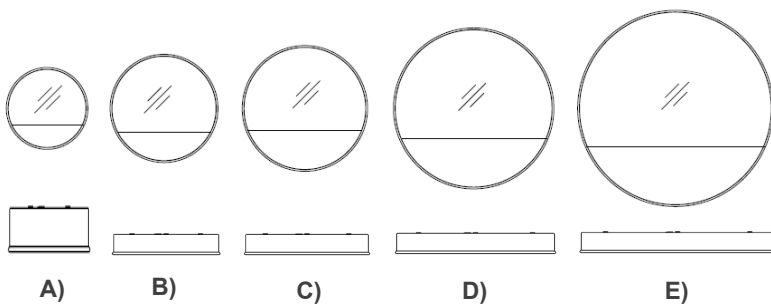

Horizon

Design: Studio Sovet

Description

The Horizon luxury mirror has a lacquered aluminum frame, adjustable in hanging. The frosted part in the creates an harmonious horizon line among the different elements.
Made in Italy.

Finishes and materials

Frame: Aluminum.

Mirror: Mirrored glass with a frosted area.

Horizon

Dimensions

- A) $\text{Ø}17\frac{3}{4}$ x $10\frac{5}{8}$ D - Cod. P5320
- B) $\text{Ø}17\frac{3}{4}$ x $4\frac{3}{8}$ D - Cod. P5321
- C) $\text{Ø}23\frac{5}{8}$ x $4\frac{3}{8}$ D - Cod. P5322
- D) $\text{Ø}27\frac{1}{2}$ x $4\frac{3}{8}$ D - Cod. P5324
- E) $\text{Ø}35\frac{3}{8}$ x $4\frac{3}{8}$ D - Cod. P5326
- F) $\text{Ø}43\frac{1}{4}$ x $4\frac{3}{8}$ D - Cod. P5328

A) $\text{Ø}17\frac{3}{4}$

- B) $\text{Ø}23\frac{5}{8}$
- C) $\text{Ø}27\frac{1}{2}$
- D) $\text{Ø}35\frac{3}{8}$
- E) $\text{Ø}43\frac{1}{4}$

A)

B)

C)

D)

E)