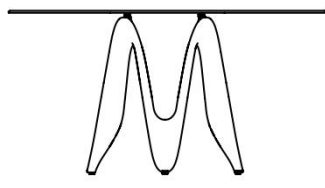

Dimensions

- A) 70"7/8W x 51"1/8D x 30"H - Cod. P1046
- B) 78"3/4W x 43"1/4D x 30"H - Cod. P1048
- C) 86"5/8W x 51"5/8D x 30"H - Cod. P1049
- D) 86"5/8W x 45"1/4D x 30"H - Cod. P1050

Finishes and materials

Top: Glass and Ceramics.

Base: Wood or Cristalplant material.

- A - C) 51"1/8
- B) 43"1/4
- D) 45"1/4

30"

- A) 70"7/8
- B) 78"3/4
- C - D) 86"5/8

Base

23"1/4