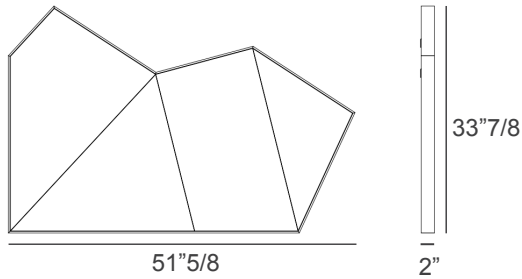

Origami

Design: Altherr Désile Park

Description

The Origami mirror stands out with its sculptural design inspired by the geometric folds of origami. Its modular structure creates a dynamic visual effect, allowing for various compositions and hanging positions.

Origami

Dimensions

51"5/8W x 33"7/8H x 2"D

Compositions:

Composition A
Cod. SE.001

Composition B
Cod. SE.002

Composition C
Cod. SE.003

Composition D
Cod. SE.004