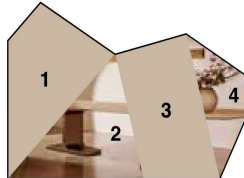

Composition H
Cod. SB.002