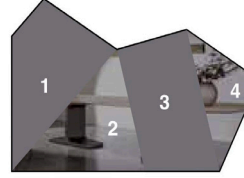

Composition J
Cod. SF.002