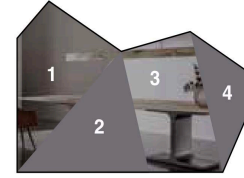

Composition I
Cod. SF.001