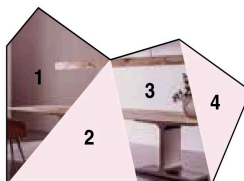

Composition M
Cod. SR.001