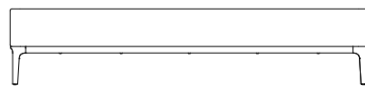

Slim

Design: Matthias Demacker

Description

Elegant and contemporary, this luxury daybed combines clean lines with generous proportions to create a piece that's both functional and stylish. Its minimalist silhouette is enhanced by two weighted back cushions that offer flexible comfort and support. Made in Italy.

Dimensions

A) 78"3/4W x 35"3/8D x 18"1/2H - Cod. P9021

B) 86"5/8W x 47"1/4D x 18"1/2H - Cod. P9023

Back cushions: 31"1/2W x 13"3/4D x 13"3/4H

A) 78"3/4
B) 86"5/8

A) 35"3/8
B) 47"1/4

31"1/2

13"3/4