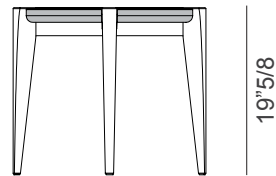

Kyma

Design: Matteo Nunziati

Description

Side table with legs in walnut wood. Round top in MDF veneered in walnut or in marble. Top edge in MDF with leather applications. Made in Italy.

Dimensions

Ø19"5/8 x 19"5/8H

Ø19"5/8