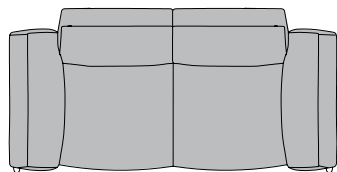

### Dimensions

A: 86"5/8W x 43"1/4D x 33"1/2H

B: 102"3/8W x 43"1/4D x 33"1/2H

**A** 2 seaters

86"5/8

43"1/4

33"1/2

43"1/4

**B** 3 seaters

102"3/8

43"1/4

33"1/2

43"1/4