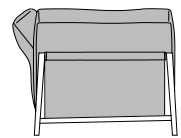

### Dimensions

A: 86"5/8W x 43"1/4D x 33"1/2H

B: 102"3/8W x 43"1/4D x 33"1/2H

**A** 2 seaters

86"5/8

43"1/4

33"1/2

43"1/4

**B** 3 seaters

102"3/8

43"1/4

33"1/2

43"1/4