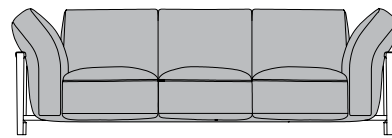

### Dimensions

A: 86"5/8W x 43"1/4D x 33"1/2H

B: 102"3/8W x 43"1/4D x 33"1/2H

**A** 2 seaters

86"5/8

43"1/4

33"1/2

43"1/4

**B** 3 seaters

102"3/8

43"1/4

33"1/2

43"1/4