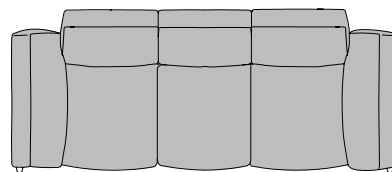

### Dimensions

A: 86"5/8W x 43"1/4D x 33"1/2H

B: 102"3/8W x 43"1/4D x 33"1/2H

**A** 2 seaters

86"5/8

43"1/4

33"1/2

43"1/4

**B** 3 seaters

102"3/8

43"1/4

33"1/2

43"1/4