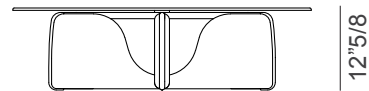

Vesta

Design: Francesca Lanzavecchia

Description

Coffee Table with structure in MDF, monochrome glossy polyester lacquered finish. Solid walnut wood inserts. Brushed Nickel finish metal frame. Round top in smoked cast glass. Made in Italy.

Dimensions

Ø47"1/4 x 12"5/8H

12"5/8

Ø47"1/4