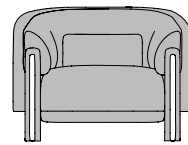

Vesta

Design: Francesca Lanzavecchia

Description

Lounge chair with structure in MDF, solid wood and wood particles, padded with polyurethane foam in different densities. Visible details in solid painted wood. Seat cushion in polyurethane foam with different densities plus Memory. Removable back cushion in Memofill. Non-removable cover in leather and fabric. Optional low back cushions in memofill. Made in Italy.

Dimensions

39"3/8W x 37"3/8D x 29"1/2H

39"3/8

37"3/8

29"1/2

37"3/8