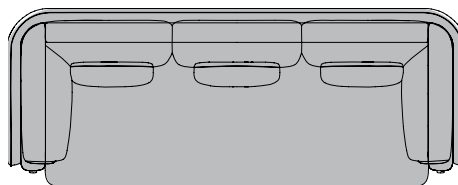

Vesta

Dimensions

A: 86"5/8W x 38"1/8D x 29"1/2H

B: 98"3/8W x 38"1/8D x 29"1/2H

A 2 seaters

86"5/8

38"1/8

29"1/2

38"1/8

B 3 seaters

98"3/8

38"1/8

29"1/2

38"1/8