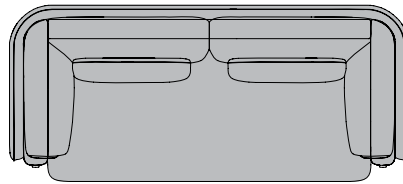

Vesta

Dimensions

A: 86"5/8W x 38"1/8D x 29"1/2H

B: 98"3/8W x 38"1/8D x 29"1/2H

A 2 seaters

86"5/8

38"1/8

29"1/2

38"1/8

B 3 seaters

98"3/8

38"1/8

29"1/2

38"1/8