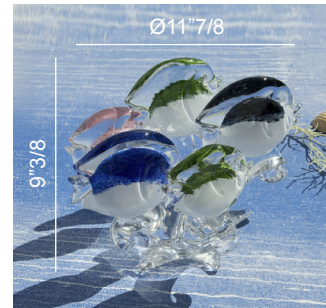

Butterflyfish Family

Design: Duccio di Segna

Dimensions

5-piece composition:
Ø11"7/8 x 9"3/8H

Description

This five-piece Butterflyfish Family composition is a stunning expression of artistic refinement and natural beauty. Crafted from renowned Colle Val d'Elsa crystal, prized for its extraordinary clarity and radiant brilliance, each fish is sculpted with fluid elegance and precise detail, capturing the delicate harmony of these tropical creatures in serene motion.

The composition features 5 butterflyfish with curving shapes and finely articulated fins arranged in a dynamic, balanced configuration evoking the gentle rhythm of a family gliding through calm, sun-drenched waters. Whether displayed as a centerpiece or preserved in a collector's cabinet, the butterflyfish family brings a lasting sense of elegance and tranquility to any refined interior.