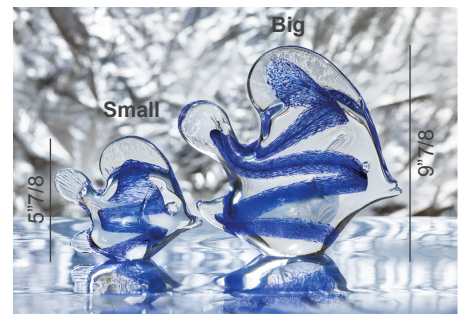

## Clownfish

*Design: Duccio di Segna*

### *Dimensions*

**Small size:** 5"7/8H

**Big size:** 9"7/8H

**SET OF 2 CLOWNFISH:**

Small size + Big size

### *Description*

Playful in spirit yet refined in craftsmanship, this exquisite Clownfish sculpture set, comprised of one large and one small figure, beautifully captures the vital charm of the ocean's most beloved creature. Masterfully sculpted from radiant Colle Val d'Elsa crystal, each fish comes to life with fluid lines, impeccable detail, and the brilliance characteristic of Tuscany's renowned glassmaking tradition.

The combination of sizes creates a natural sense of movement and camaraderie, evoking an adult fish and its young gliding together through sun-drenched waters. This duo offers a fresh and artistic interpretation of marine life, perfect as a statement piece or as a treasured addition to a refined crystal collection.